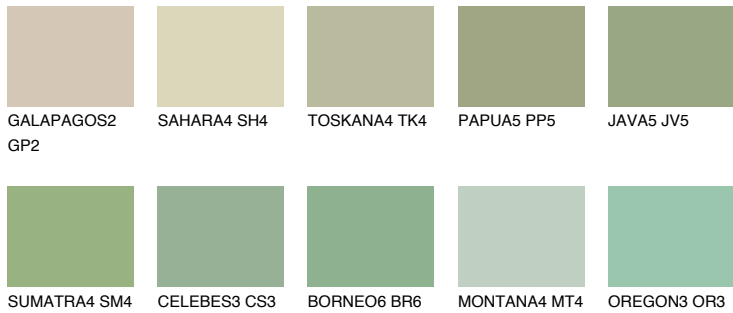

COLOUR DETAILS

SUMATRA3 SM3

49% TSR 50%

Matching colours

COLOURS

INTENSE

For more information on plasters and paints, go to www.ceresit.it

*The presented colours refer to plasters and paints offered by Ceresit. Due to the use of digital techniques, the presented colours might not represent the original ones, thus they cannot be considered as a reliable colour presentation. We recommend checking the authentic colour samples.