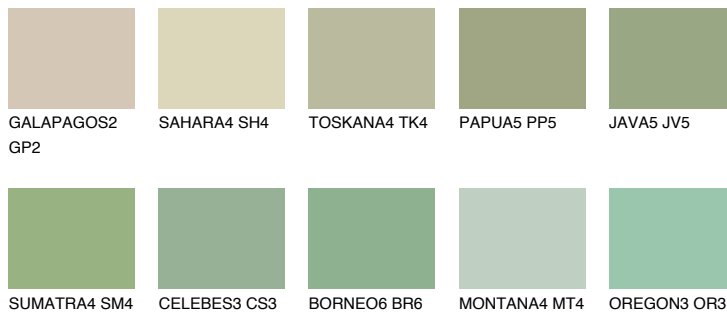

COLOUR DETAILS

SUMATRA3 SM3

49% **TSR** 50%

Matching colours

COLOURS

INTENSE

For more information on plasters and paints, go to www.ceresit.it

*The presented colours refer to plasters and paints offered by Ceresit. Due to the use of digital techniques, the presented colours might not represent the original ones, thus they cannot be considered as a reliable colour presentation. We recommend checking the authentic colour samples.