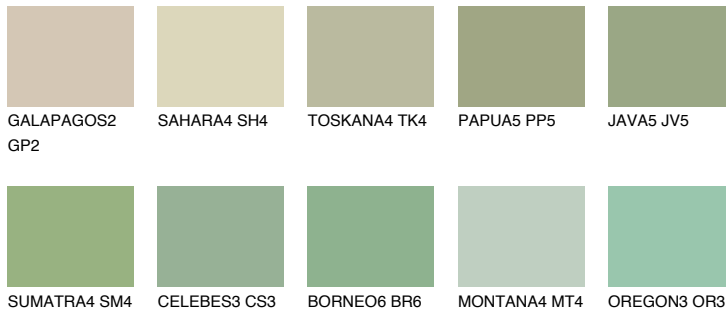

COLOUR DETAILS

SUMATRA3 SM3

49% **TSR** 50%

Matching colours

COLOURS

INTENSE

For more information on plasters and paints, go to www.ceresit.it

*The presented colours refer to plasters and paints offered by Ceresit. Due to the use of digital techniques, the presented colours might not represent the original ones, thus they cannot be considered as a reliable colour presentation. We recommend checking the authentic colour samples.