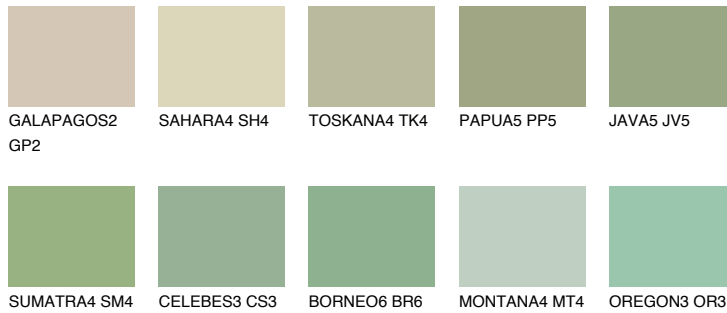

# COLOUR DETAILS

## SUMATRA3 SM3

49% **TSR** 50%

### Matching colours

#### COLOURS