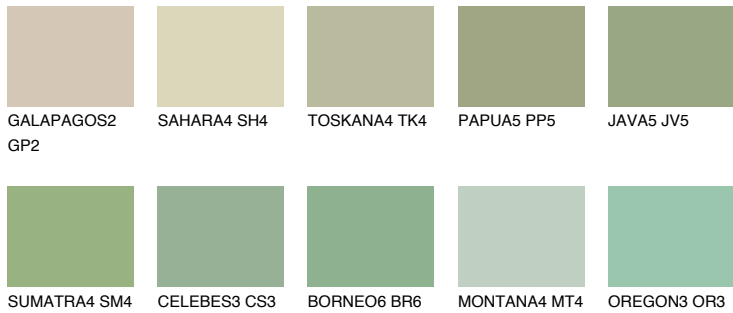

COLOUR DETAILS

SUMATRA3 SM3

49% **TSR** 50%

Matching colours

COLOURS

INTENSE

For more information on plasters and paints, go to www.ceresit.it

*The presented colours refer to plasters and paints offered by Ceresit. Due to the use of digital techniques, the presented colours might not represent the original ones, thus they cannot be considered as a reliable colour presentation. We recommend checking the authentic colour samples.