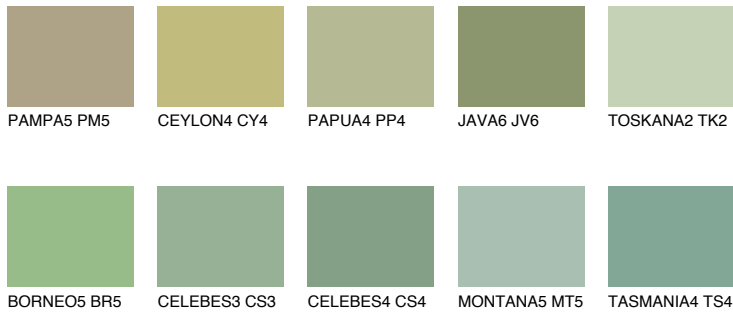

COLOUR DETAILS

SUMATRA4 SM4

40% TSR 43%

Matching colours

COLOURS

INTENSE

For more information on plasters and paints, go to www.ceresit.it

*The presented colours refer to plasters and paints offered by Ceresit. Due to the use of digital techniques, the presented colours might not represent the original ones, thus they cannot be considered as a reliable colour presentation. We recommend checking the authentic colour samples.