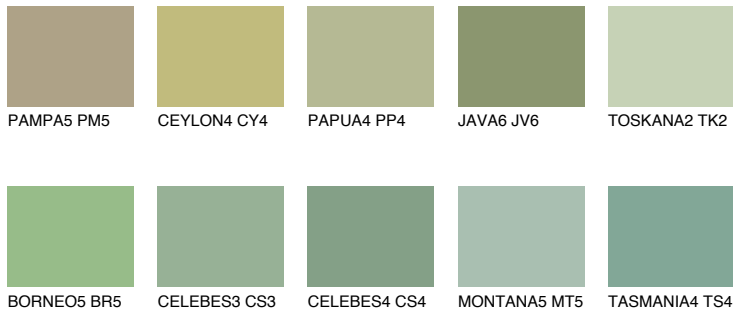

# COLOUR DETAILS

## SUMATRA4 SM4

40% TSR 43%

### Matching colours

#### COLOURS