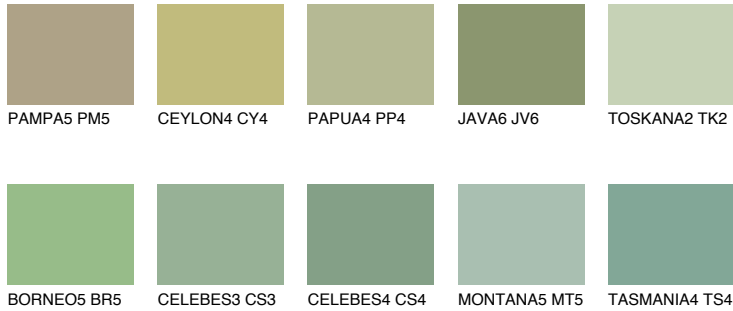

# COLOUR DETAILS

## SUMATRA4 SM4

40% TSR 43%

### Matching colours

#### COLOURS