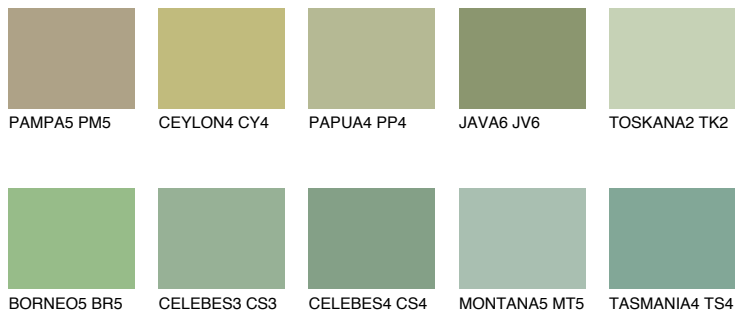

COLOUR DETAILS

SUMATRA4 SM4

40% TSR 43%

Matching colours

COLOURS

INTENSE

For more information on plasters and paints, go to www.ceresit.it

*The presented colours refer to plasters and paints offered by Ceresit. Due to the use of digital techniques, the presented colours might not represent the original ones, thus they cannot be considered as a reliable colour presentation. We recommend checking the authentic colour samples.