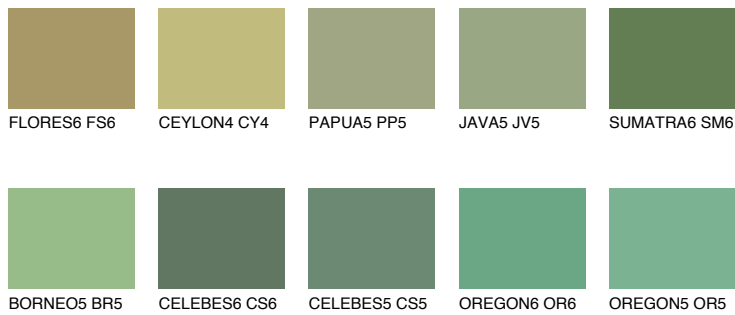

COLOUR DETAILS

SUMATRA5 SM5

24% TSR 33%

Matching colours

COLOURS

INTENSE

For more information on plasters and paints, go to www.ceresit.it

*The presented colours refer to plasters and paints offered by Ceresit. Due to the use of digital techniques, the presented colours might not represent the original ones, thus they cannot be considered as a reliable colour presentation. We recommend checking the authentic colour samples.