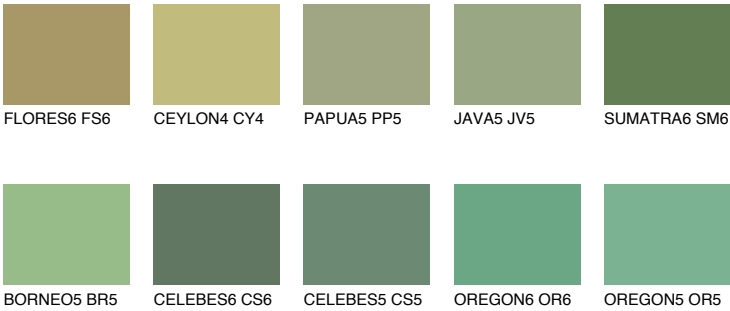

SUMATRA5 SM5

24% TSR 33%

Matching colours

COLOURS

INTENSE

For more information on plasters and paints, go to www.ceresit.it

*The presented colours refer to plasters and paints offered by Ceresit. Due to the use of digital techniques, the presented colours might not represent the original ones, thus they cannot be considered as a reliable colour presentation. We recommend checking the authentic colour samples.