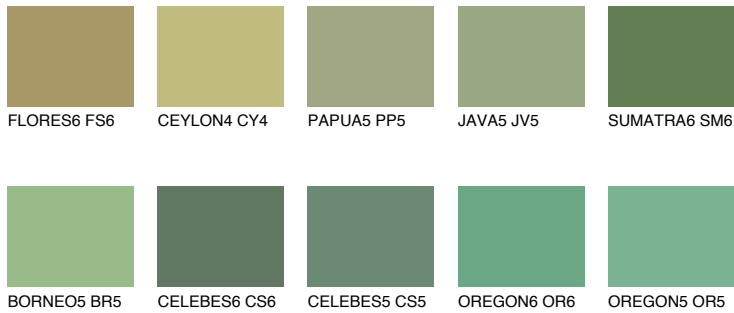

# COLOUR DETAILS

## SUMATRA5 SM5

24% TSR 33%

### Matching colours

#### COLOURS