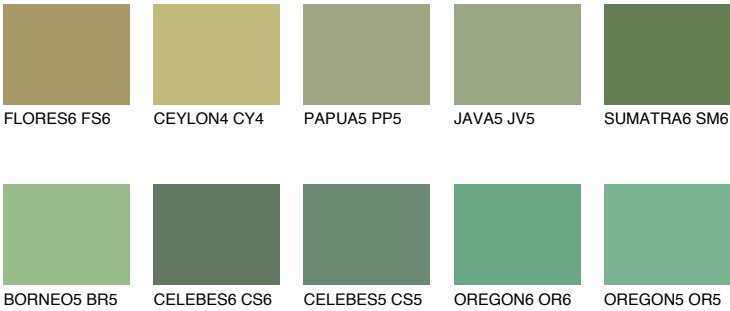

## SUMATRA5 SM5

24% TSR 33%

### Matching colours

#### COLOURS

#### INTENSE

For more information on plasters and paints, go to [www.ceresit.it](http://www.ceresit.it)

\*The presented colours refer to plasters and paints offered by Ceresit. Due to the use of digital techniques, the presented colours might not represent the original ones, thus they cannot be considered as a reliable colour presentation. We recommend checking the authentic colour samples.