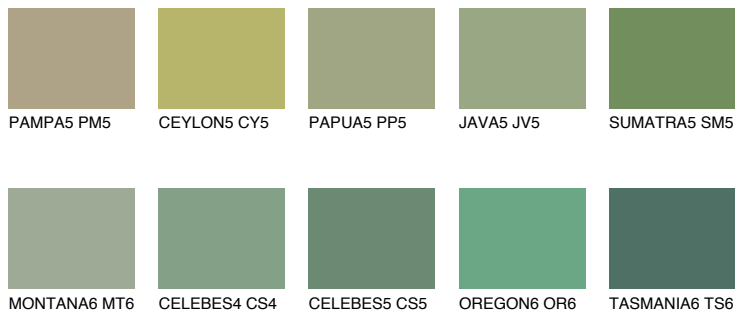

# COLOUR DETAILS

## SUMATRA6 SM6

18% TSR 14%

### Matching colours

#### COLOURS