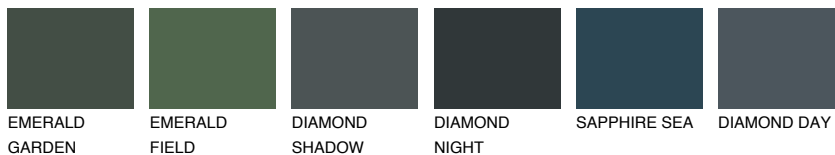

COLOUR DETAILS

SUMATRA6 SM6

18% TSR 14%

Matching colours

COLOURS

INTENSE

For more information on plasters and paints, go to www.ceresit.it

*The presented colours refer to plasters and paints offered by Ceresit. Due to the use of digital techniques, the presented colours might not represent the original ones, thus they cannot be considered as a reliable colour presentation. We recommend checking the authentic colour samples.