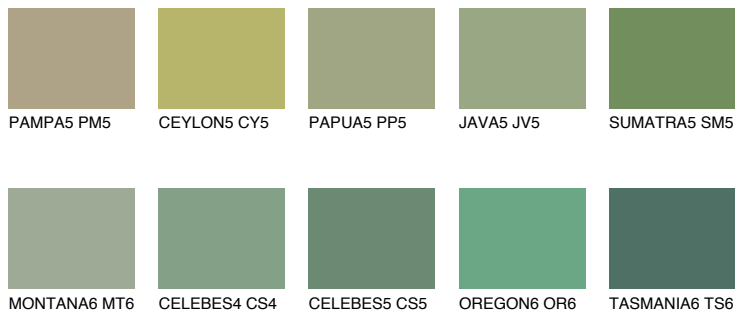

COLOUR DETAILS

SUMATRA6 SM6

18% TSR 14%

Matching colours

COLOURS

INTENSE

For more information on plasters and paints, go to www.ceresit.it

*The presented colours refer to plasters and paints offered by Ceresit. Due to the use of digital techniques, the presented colours might not represent the original ones, thus they cannot be considered as a reliable colour presentation. We recommend checking the authentic colour samples.