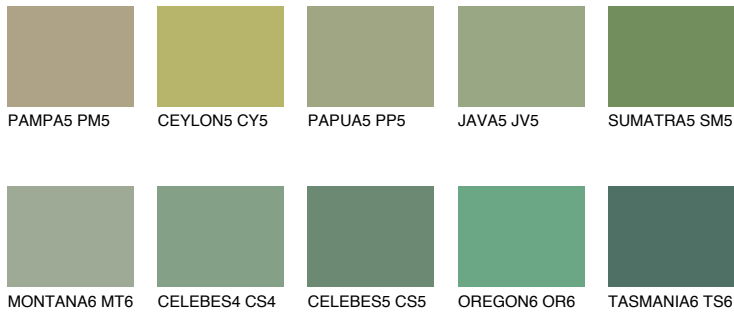

COLOUR DETAILS

SUMATRA6 SM6

18% TSR 14%

Matching colours

COLOURS

INTENSE

For more information on plasters and paints, go to www.ceresit.it

*The presented colours refer to plasters and paints offered by Ceresit. Due to the use of digital techniques, the presented colours might not represent the original ones, thus they cannot be considered as a reliable colour presentation. We recommend checking the authentic colour samples.