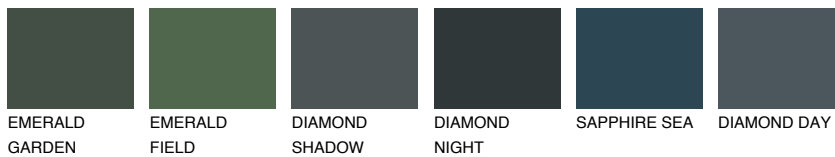

COLOUR DETAILS

SUMATRA6 SM6

18% TSR 14%

Matching colours

COLOURS

INTENSE

For more information on plasters and paints, go to www.ceresit.it

*The presented colours refer to plasters and paints offered by Ceresit. Due to the use of digital techniques, the presented colours might not represent the original ones, thus they cannot be considered as a reliable colour presentation. We recommend checking the authentic colour samples.