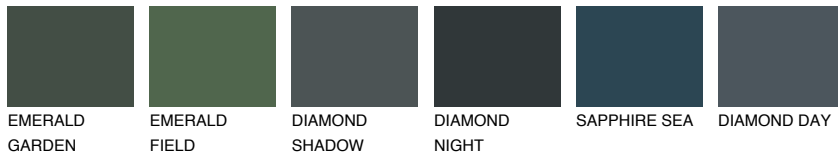

COLOUR DETAILS

SUMATRA6 SM6

18% TSR 14%

Matching colours

COLOURS

INTENSE

For more information on plasters and paints, go to www.ceresit.it

*The presented colours refer to plasters and paints offered by Ceresit. Due to the use of digital techniques, the presented colours might not represent the original ones, thus they cannot be considered as a reliable colour presentation. We recommend checking the authentic colour samples.