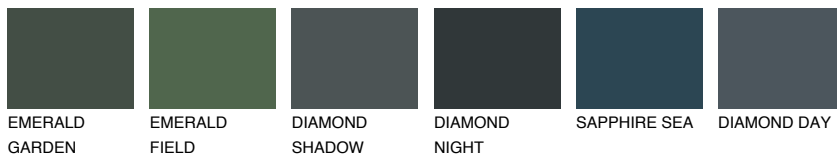

COLOUR DETAILS

SUMATRA6 SM6

18% TSR 14%

Matching colours

COLOURS

INTENSE

For more information on plasters and paints, go to www.ceresit.it

*The presented colours refer to plasters and paints offered by Ceresit. Due to the use of digital techniques, the presented colours might not represent the original ones, thus they cannot be considered as a reliable colour presentation. We recommend checking the authentic colour samples.