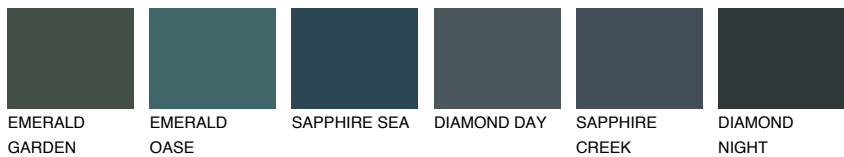

COLOUR DETAILS

CELEBES1 CS1

69% **TSR** 64%

Matching colours

COLOURS

INTENSE

For more information on plasters and paints, go to www.ceresit.it

*The presented colours refer to plasters and paints offered by Ceresit. Due to the use of digital techniques, the presented colours might not represent the original ones, thus they cannot be considered as a reliable colour presentation. We recommend checking the authentic colour samples.