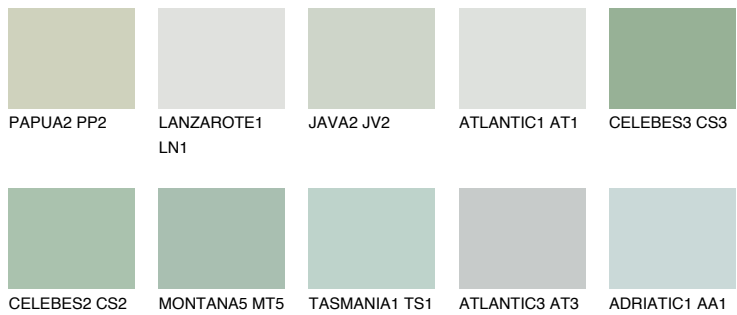

COLOUR DETAILS

CELEBES1 CS1

69% **TSR** 64%

Matching colours

COLOURS

INTENSE

For more information on plasters and paints, go to www.ceresit.it

*The presented colours refer to plasters and paints offered by Ceresit. Due to the use of digital techniques, the presented colours might not represent the original ones, thus they cannot be considered as a reliable colour presentation. We recommend checking the authentic colour samples.