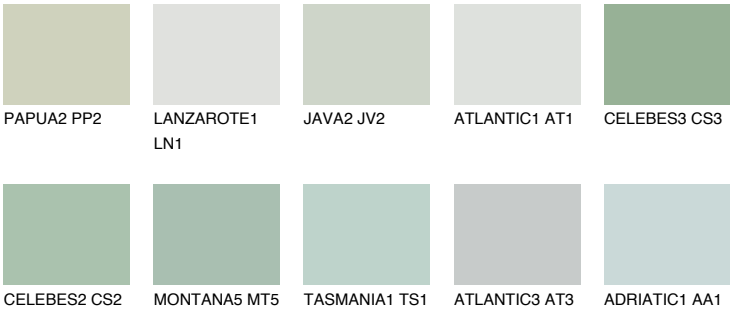

COLOUR DETAILS

CELEBES1 CS1

69% **TSR** 64%

Matching colours

COLOURS

INTENSE

For more information on plasters and paints, go to www.ceresit.it

*The presented colours refer to plasters and paints offered by Ceresit. Due to the use of digital techniques, the presented colours might not represent the original ones, thus they cannot be considered as a reliable colour presentation. We recommend checking the authentic colour samples.