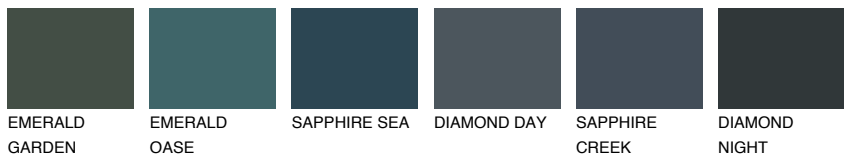

COLOUR DETAILS

CELEBES1 CS1

69% TSR 64%

Matching colours

COLOURS

INTENSE

For more information on plasters and paints, go to www.ceresit.it

*The presented colours refer to plasters and paints offered by Ceresit. Due to the use of digital techniques, the presented colours might not represent the original ones, thus they cannot be considered as a reliable colour presentation. We recommend checking the authentic colour samples.