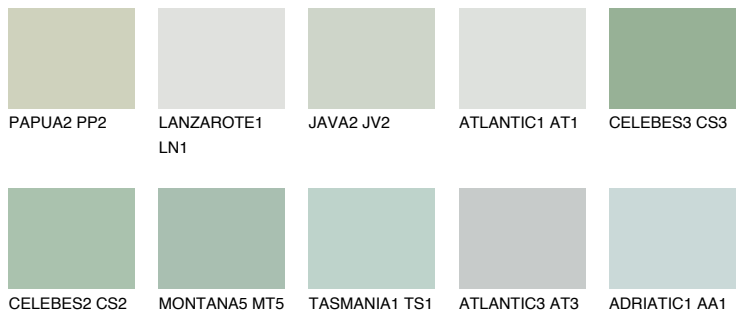

COLOUR DETAILS

CELEBES1 CS1

69% TSR 64%

Matching colours

COLOURS

INTENSE

For more information on plasters and paints, go to www.ceresit.it

*The presented colours refer to plasters and paints offered by Ceresit. Due to the use of digital techniques, the presented colours might not represent the original ones, thus they cannot be considered as a reliable colour presentation. We recommend checking the authentic colour samples.