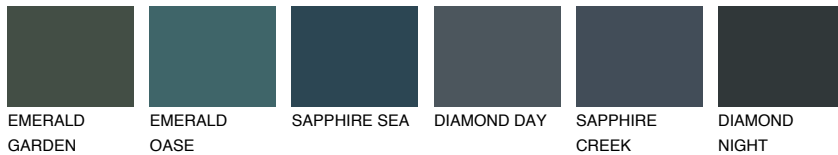

COLOUR DETAILS

CELEBES1 CS1

69% TSR 64%

Matching colours

COLOURS

INTENSE

For more information on plasters and paints, go to www.ceresit.it

*The presented colours refer to plasters and paints offered by Ceresit. Due to the use of digital techniques, the presented colours might not represent the original ones, thus they cannot be considered as a reliable colour presentation. We recommend checking the authentic colour samples.