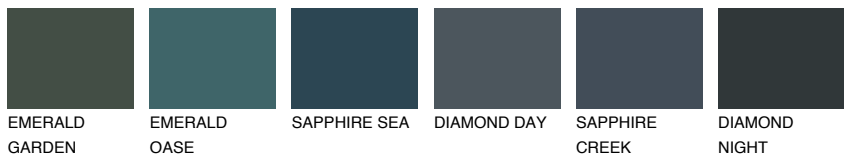

COLOUR DETAILS

CELEBES1 CS1

69% TSR 64%

Matching colours

COLOURS

INTENSE

For more information on plasters and paints, go to www.ceresit.it

*The presented colours refer to plasters and paints offered by Ceresit. Due to the use of digital techniques, the presented colours might not represent the original ones, thus they cannot be considered as a reliable colour presentation. We recommend checking the authentic colour samples.