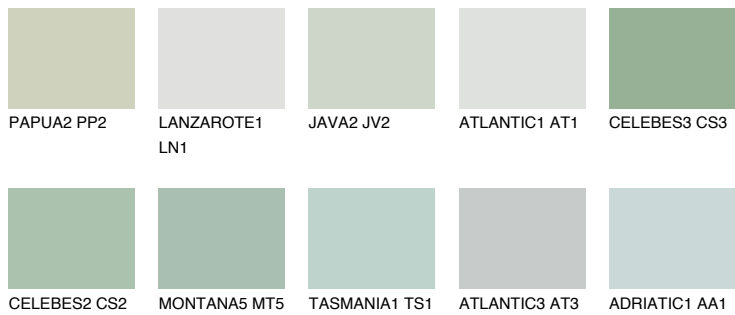

COLOUR DETAILS

CELEBES1 CS1

69% TSR 64%

Matching colours

COLOURS

INTENSE

For more information on plasters and paints, go to www.ceresit.it

*The presented colours refer to plasters and paints offered by Ceresit. Due to the use of digital techniques, the presented colours might not represent the original ones, thus they cannot be considered as a reliable colour presentation. We recommend checking the authentic colour samples.