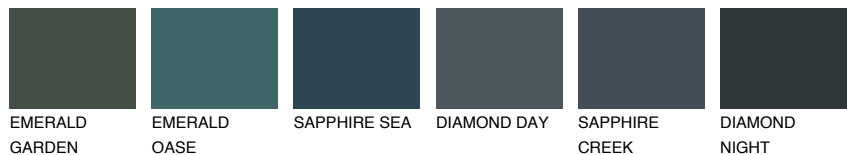

CELEBES1 CS1

69% **TSR** 64%

Matching colours

COLOURS

INTENSE

For more information on plasters and paints, go to www.ceresit.it

*The presented colours refer to plasters and paints offered by Ceresit. Due to the use of digital techniques, the presented colours might not represent the original ones, thus they cannot be considered as a reliable colour presentation. We recommend checking the authentic colour samples.