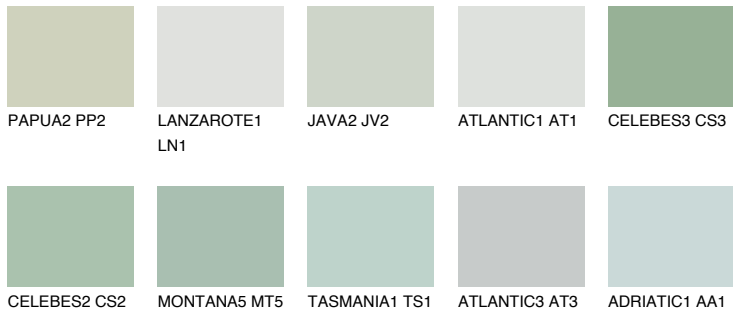

COLOUR DETAILS

CELEBES1 CS1

69% TSR 64%

Matching colours

COLOURS

INTENSE

For more information on plasters and paints, go to www.ceresit.it

*The presented colours refer to plasters and paints offered by Ceresit. Due to the use of digital techniques, the presented colours might not represent the original ones, thus they cannot be considered as a reliable colour presentation. We recommend checking the authentic colour samples.