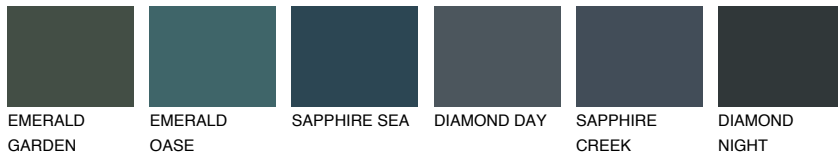

COLOUR DETAILS

CELEBES1 CS1

69% **TSR** 64%

Matching colours

COLOURS

INTENSE

For more information on plasters and paints, go to www.ceresit.it

*The presented colours refer to plasters and paints offered by Ceresit. Due to the use of digital techniques, the presented colours might not represent the original ones, thus they cannot be considered as a reliable colour presentation. We recommend checking the authentic colour samples.