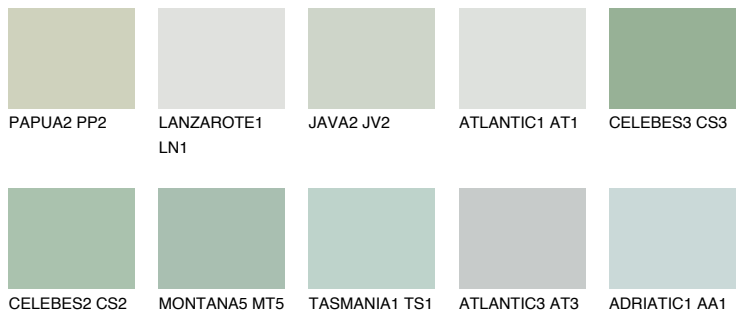

CELEBES1 CS1

69% **TSR** 64%

Matching colours

COLOURS

INTENSE

For more information on plasters and paints, go to www.ceresit.it

*The presented colours refer to plasters and paints offered by Ceresit. Due to the use of digital techniques, the presented colours might not represent the original ones, thus they cannot be considered as a reliable colour presentation. We recommend checking the authentic colour samples.