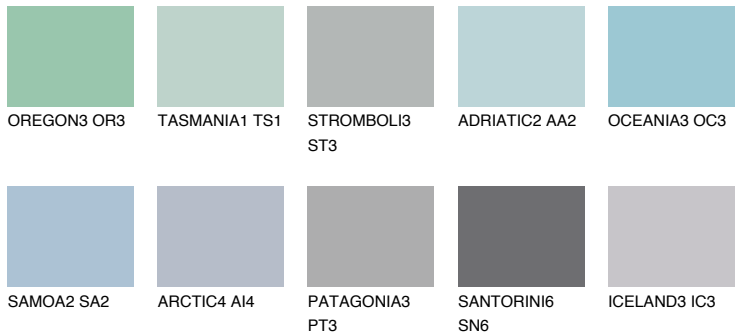

COLOUR DETAILS

ALASKA2 AL2

57% TSR 59%

Matching colours

COLOURS

INTENSE

For more information on plasters and paints, go to www.ceresit.it

*The presented colours refer to plasters and paints offered by Ceresit. Due to the use of digital techniques, the presented colours might not represent the original ones, thus they cannot be considered as a reliable colour presentation. We recommend checking the authentic colour samples.