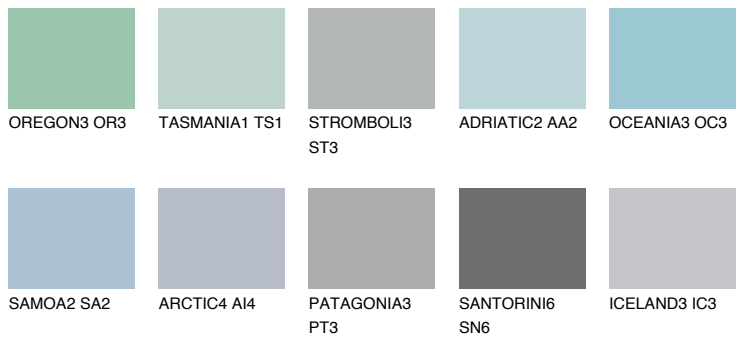

# COLOUR DETAILS

## ALASKA2 AL2

57% **TSR** 59%

### Matching colours

#### COLOURS