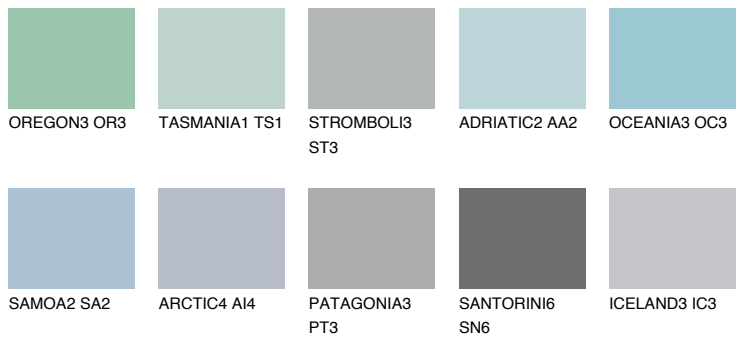

COLOUR DETAILS

ALASKA2 AL2

57% TSR 59%

Matching colours

COLOURS

INTENSE

For more information on plasters and paints, go to www.ceresit.it

*The presented colours refer to plasters and paints offered by Ceresit. Due to the use of digital techniques, the presented colours might not represent the original ones, thus they cannot be considered as a reliable colour presentation. We recommend checking the authentic colour samples.