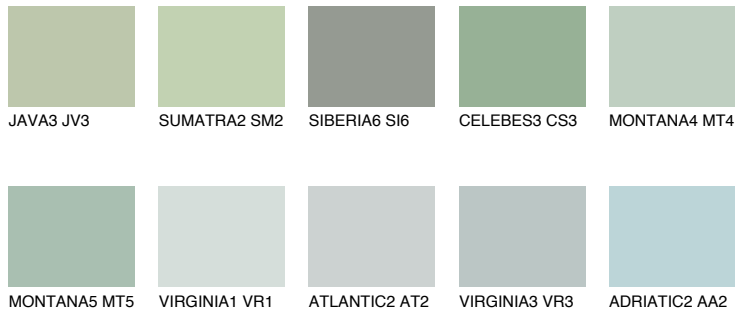

CELEBES2 CS2

50% TSR 47%

Matching colours

COLOURS

INTENSE

For more information on plasters and paints, go to www.ceresit.it

*The presented colours refer to plasters and paints offered by Ceresit. Due to the use of digital techniques, the presented colours might not represent the original ones, thus they cannot be considered as a reliable colour presentation. We recommend checking the authentic colour samples.