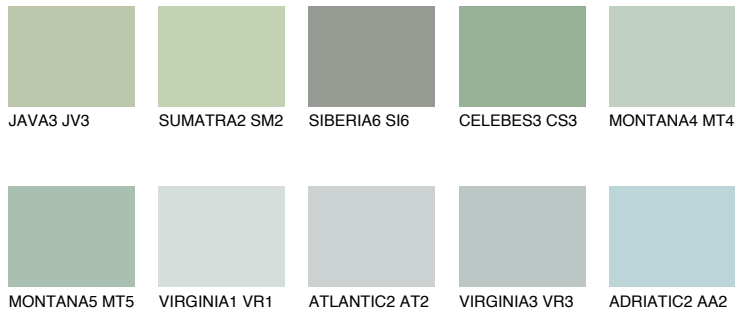

## CELEBES2 CS2

50% TSR 47%

### Matching colours

#### COLOURS

#### INTENSE

For more information on plasters and paints, go to [www.ceresit.it](http://www.ceresit.it)

\*The presented colours refer to plasters and paints offered by Ceresit. Due to the use of digital techniques, the presented colours might not represent the original ones, thus they cannot be considered as a reliable colour presentation. We recommend checking the authentic colour samples.