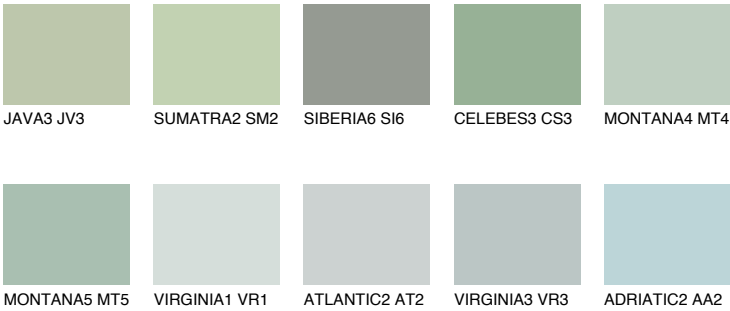

CELEBES2 CS2

50% TSR 47%

Matching colours

COLOURS

INTENSE

For more information on plasters and paints, go to www.ceresit.it

*The presented colours refer to plasters and paints offered by Ceresit. Due to the use of digital techniques, the presented colours might not represent the original ones, thus they cannot be considered as a reliable colour presentation. We recommend checking the authentic colour samples.