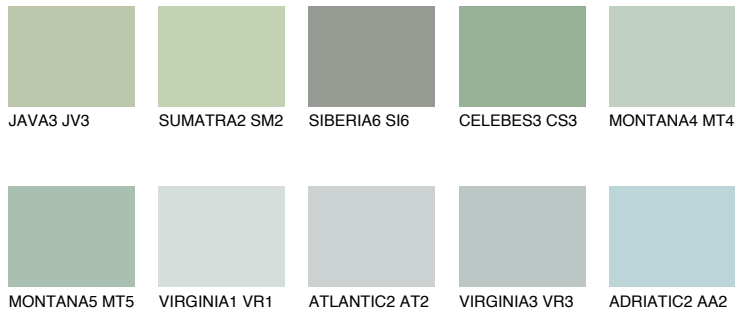

COLOUR DETAILS

CELEBES2 CS2

50% TSR 47%

Matching colours

COLOURS

INTENSE

For more information on plasters and paints, go to www.ceresit.it

*The presented colours refer to plasters and paints offered by Ceresit. Due to the use of digital techniques, the presented colours might not represent the original ones, thus they cannot be considered as a reliable colour presentation. We recommend checking the authentic colour samples.