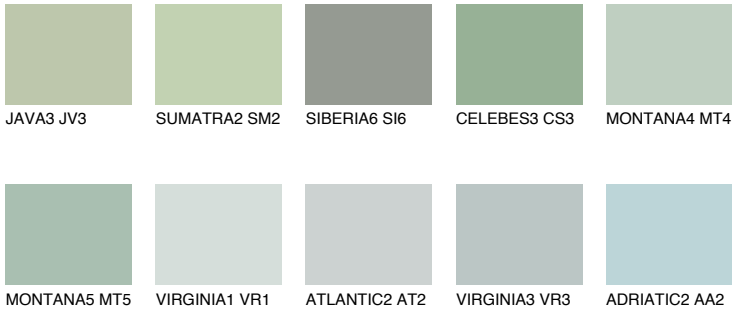

CELEBES2 CS2

50% TSR 47%

Matching colours

COLOURS

INTENSE

For more information on plasters and paints, go to www.ceresit.it

*The presented colours refer to plasters and paints offered by Ceresit. Due to the use of digital techniques, the presented colours might not represent the original ones, thus they cannot be considered as a reliable colour presentation. We recommend checking the authentic colour samples.