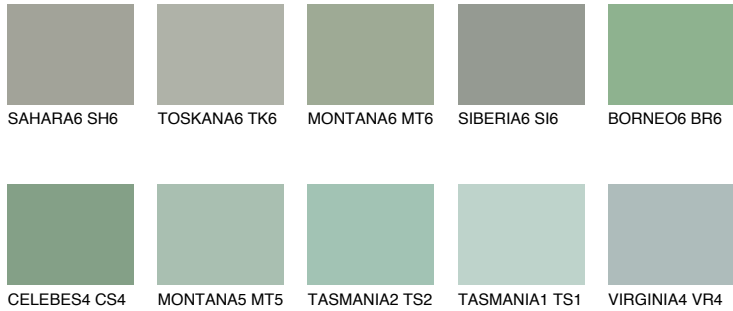

COLOUR DETAILS

CELEBES3 CS3

40% TSR 48%

Matching colours

COLOURS

INTENSE

For more information on plasters and paints, go to www.ceresit.it

*The presented colours refer to plasters and paints offered by Ceresit. Due to the use of digital techniques, the presented colours might not represent the original ones, thus they cannot be considered as a reliable colour presentation. We recommend checking the authentic colour samples.