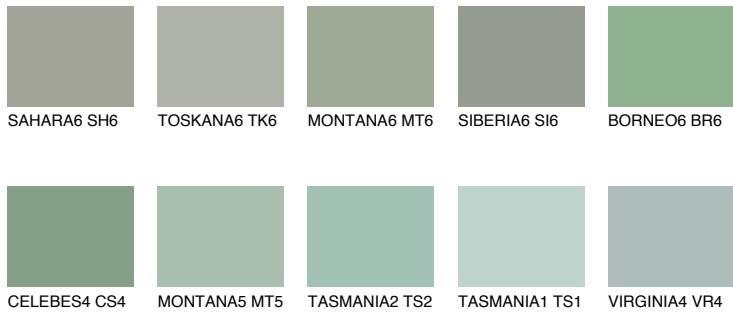

COLOUR DETAILS

CELEBES3 CS3

40% TSR 48%

Matching colours

COLOURS

INTENSE

For more information on plasters and paints, go to www.ceresit.it

*The presented colours refer to plasters and paints offered by Ceresit. Due to the use of digital techniques, the presented colours might not represent the original ones, thus they cannot be considered as a reliable colour presentation. We recommend checking the authentic colour samples.