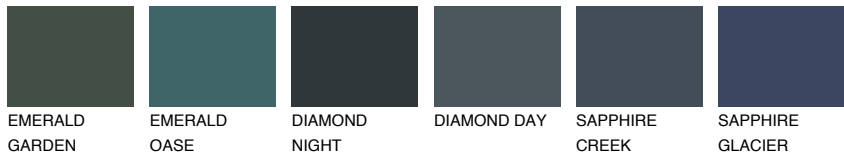

COLOUR DETAILS

CELEBES3 CS3

40% TSR 48%

Matching colours

COLOURS

INTENSE

For more information on plasters and paints, go to www.ceresit.it

*The presented colours refer to plasters and paints offered by Ceresit. Due to the use of digital techniques, the presented colours might not represent the original ones, thus they cannot be considered as a reliable colour presentation. We recommend checking the authentic colour samples.