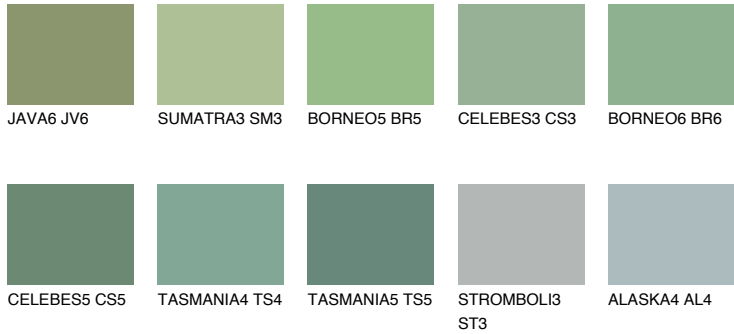

COLOUR DETAILS

CELEBES4 CS4

32% TSR 32%

Matching colours

COLOURS

INTENSE

For more information on plasters and paints, go to www.ceresit.it

*The presented colours refer to plasters and paints offered by Ceresit. Due to the use of digital techniques, the presented colours might not represent the original ones, thus they cannot be considered as a reliable colour presentation. We recommend checking the authentic colour samples.