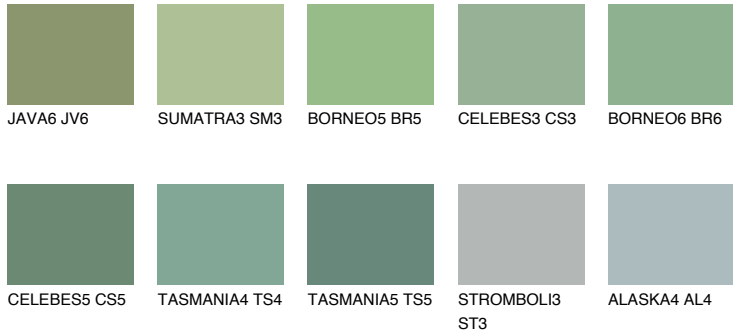

# COLOUR DETAILS

## CELEBES4 CS4

32% TSR 32%

### Matching colours

#### COLOURS