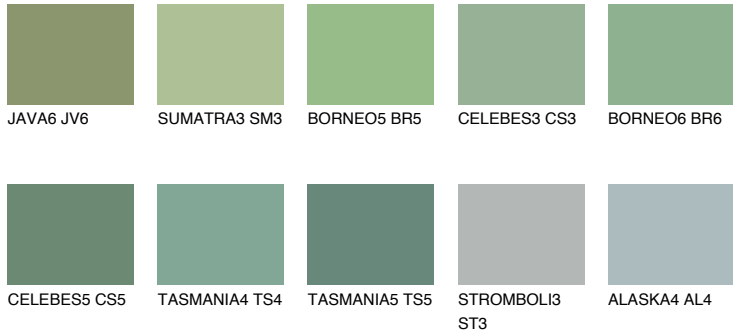

COLOUR DETAILS

CELEBES4 CS4

32% TSR 32%

Matching colours

COLOURS

INTENSE

For more information on plasters and paints, go to www.ceresit.it

*The presented colours refer to plasters and paints offered by Ceresit. Due to the use of digital techniques, the presented colours might not represent the original ones, thus they cannot be considered as a reliable colour presentation. We recommend checking the authentic colour samples.