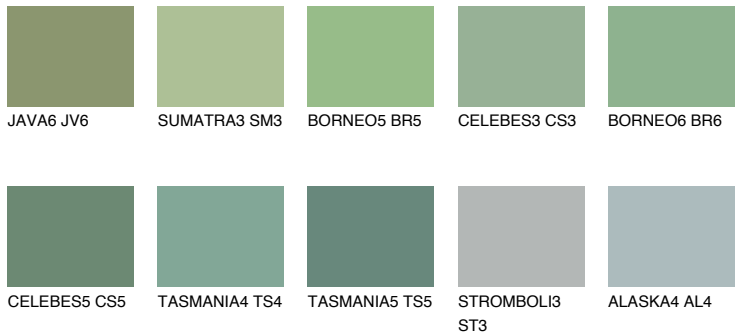

COLOUR DETAILS

CELEBES4 CS4

32% TSR 32%

Matching colours

COLOURS

INTENSE

For more information on plasters and paints, go to www.ceresit.it

*The presented colours refer to plasters and paints offered by Ceresit. Due to the use of digital techniques, the presented colours might not represent the original ones, thus they cannot be considered as a reliable colour presentation. We recommend checking the authentic colour samples.