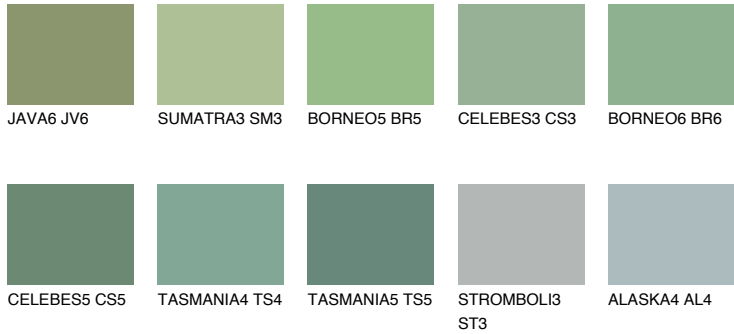

# COLOUR DETAILS

## CELEBES4 CS4

32% TSR 32%

### Matching colours

#### COLOURS