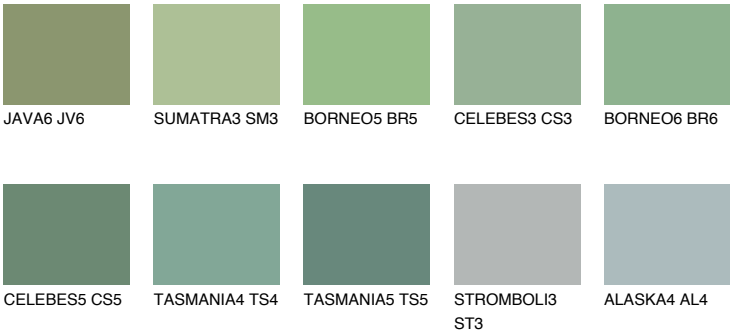

## CELEBES4 CS4

32% TSR 32%

### Matching colours

#### COLOURS

#### INTENSE

For more information on plasters and paints, go to [www.ceresit.it](http://www.ceresit.it)

\*The presented colours refer to plasters and paints offered by Ceresit. Due to the use of digital techniques, the presented colours might not represent the original ones, thus they cannot be considered as a reliable colour presentation. We recommend checking the authentic colour samples.