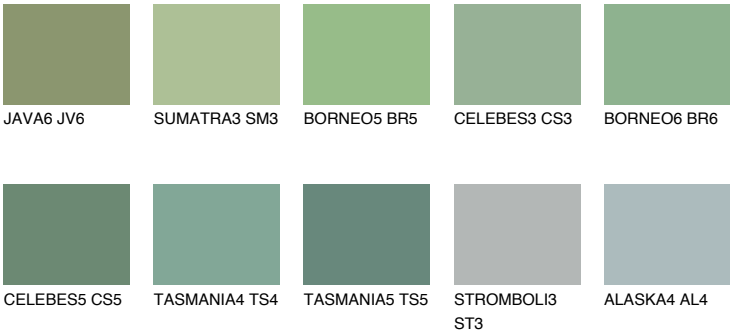

CELEBES4 CS4

32% TSR 32%

Matching colours

COLOURS

INTENSE

For more information on plasters and paints, go to www.ceresit.it

*The presented colours refer to plasters and paints offered by Ceresit. Due to the use of digital techniques, the presented colours might not represent the original ones, thus they cannot be considered as a reliable colour presentation. We recommend checking the authentic colour samples.