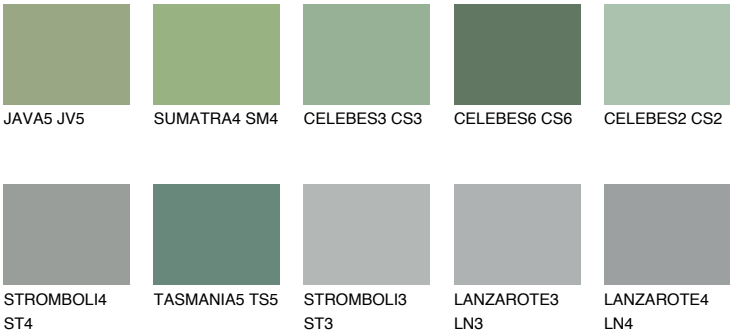

CELEBES5 CS5

☀ 22% **TSR 22%**

Matching colours

COLOURS

INTENSE

For more information on plasters and paints, go to www.ceresit.it

*The presented colours refer to plasters and paints offered by Ceresit. Due to the use of digital techniques, the presented colours might not represent the original ones, thus they cannot be considered as a reliable colour presentation. We recommend checking the authentic colour samples.