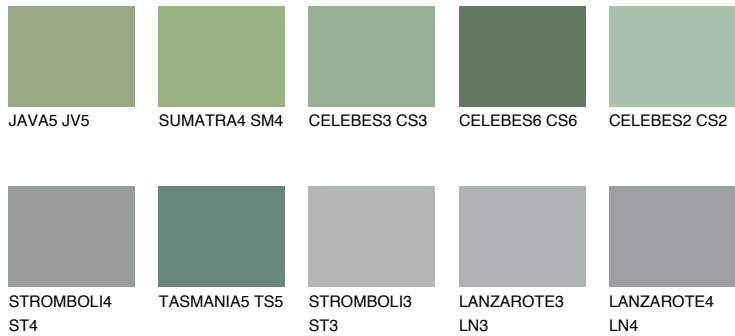

COLOUR DETAILS

CELEBES5 CS5

☀ 22% **TSR 22%**

Matching colours

COLOURS

INTENSE

For more information on plasters and paints, go to www.ceresit.it

*The presented colours refer to plasters and paints offered by Ceresit. Due to the use of digital techniques, the presented colours might not represent the original ones, thus they cannot be considered as a reliable colour presentation. We recommend checking the authentic colour samples.