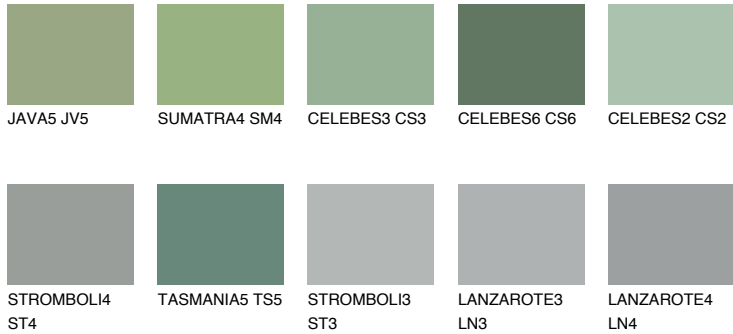

COLOUR DETAILS

CELEBES5 CS5

☀ 22% **TSR 22%**

Matching colours

COLOURS

INTENSE

For more information on plasters and paints, go to www.ceresit.it

*The presented colours refer to plasters and paints offered by Ceresit. Due to the use of digital techniques, the presented colours might not represent the original ones, thus they cannot be considered as a reliable colour presentation. We recommend checking the authentic colour samples.