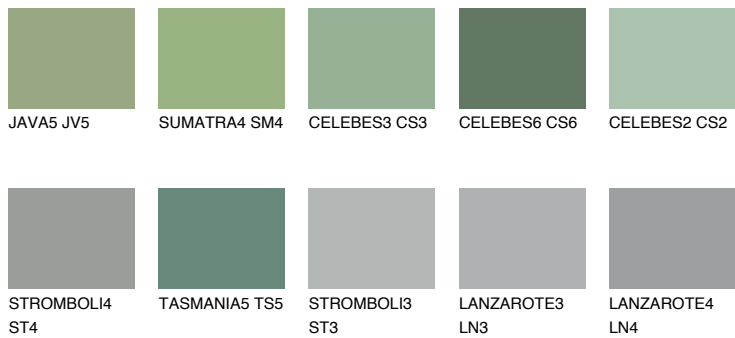

COLOUR DETAILS

CELEBES5 CS5

☀ 22% **TSR 22%**

Matching colours

COLOURS

INTENSE

For more information on plasters and paints, go to www.ceresit.it

*The presented colours refer to plasters and paints offered by Ceresit. Due to the use of digital techniques, the presented colours might not represent the original ones, thus they cannot be considered as a reliable colour presentation. We recommend checking the authentic colour samples.