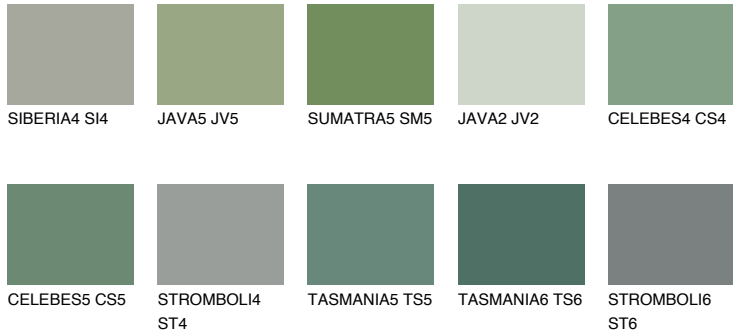

COLOUR DETAILS

CELEBES6 CS6

17% TSR 14%

Matching colours

COLOURS

INTENSE

For more information on plasters and paints, go to www.ceresit.it

*The presented colours refer to plasters and paints offered by Ceresit. Due to the use of digital techniques, the presented colours might not represent the original ones, thus they cannot be considered as a reliable colour presentation. We recommend checking the authentic colour samples.