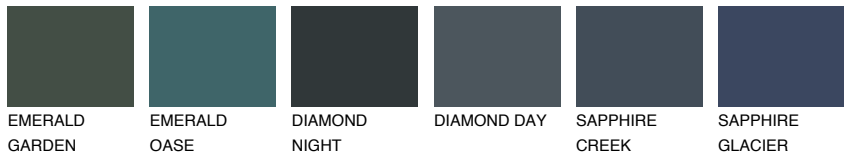

COLOUR DETAILS

CELEBES6 CS6

17% TSR 14%

Matching colours

COLOURS

INTENSE

For more information on plasters and paints, go to www.ceresit.it

*The presented colours refer to plasters and paints offered by Ceresit. Due to the use of digital techniques, the presented colours might not represent the original ones, thus they cannot be considered as a reliable colour presentation. We recommend checking the authentic colour samples.