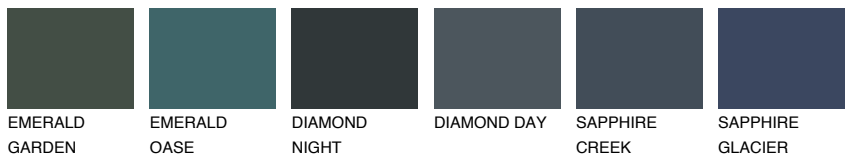

COLOUR DETAILS

CELEBES6 CS6

17% TSR 14%

Matching colours

COLOURS

INTENSE

For more information on plasters and paints, go to www.ceresit.it

*The presented colours refer to plasters and paints offered by Ceresit. Due to the use of digital techniques, the presented colours might not represent the original ones, thus they cannot be considered as a reliable colour presentation. We recommend checking the authentic colour samples.