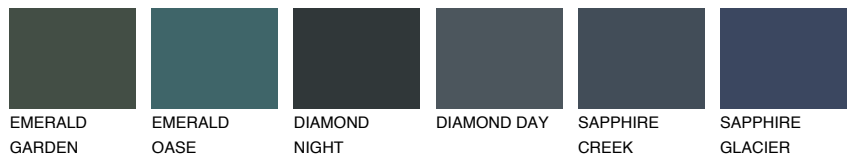

COLOUR DETAILS

CELEBES6 CS6

17% TSR 14%

Matching colours

COLOURS

INTENSE

For more information on plasters and paints, go to www.ceresit.it

*The presented colours refer to plasters and paints offered by Ceresit. Due to the use of digital techniques, the presented colours might not represent the original ones, thus they cannot be considered as a reliable colour presentation. We recommend checking the authentic colour samples.