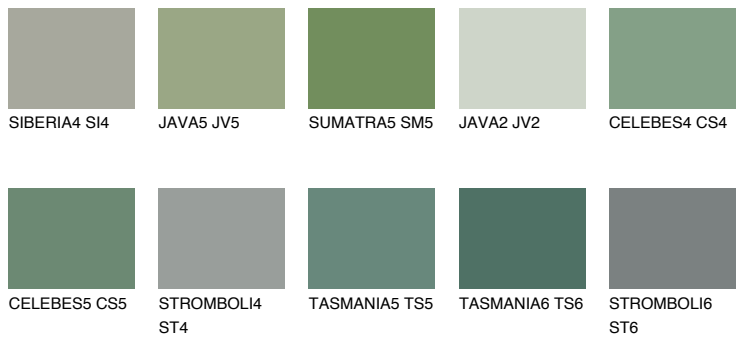

COLOUR DETAILS

CELEBES6 CS6

17% TSR 14%

Matching colours

COLOURS

INTENSE

For more information on plasters and paints, go to www.ceresit.it

*The presented colours refer to plasters and paints offered by Ceresit. Due to the use of digital techniques, the presented colours might not represent the original ones, thus they cannot be considered as a reliable colour presentation. We recommend checking the authentic colour samples.