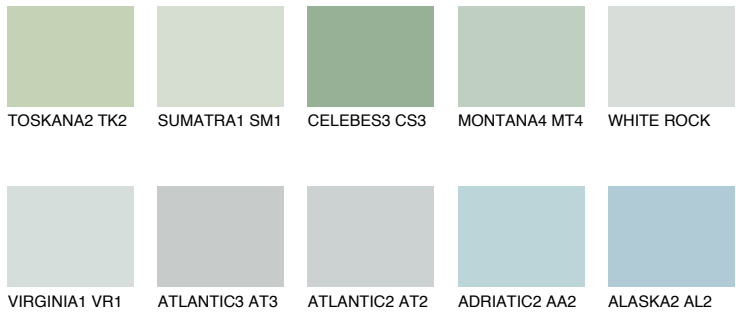

COLOUR DETAILS

OREGON1 OR1

73% TSR 66%

Matching colours

COLOURS

INTENSE

For more information on plasters and paints, go to www.ceresit.it

*The presented colours refer to plasters and paints offered by Ceresit. Due to the use of digital techniques, the presented colours might not represent the original ones, thus they cannot be considered as a reliable colour presentation. We recommend checking the authentic colour samples.