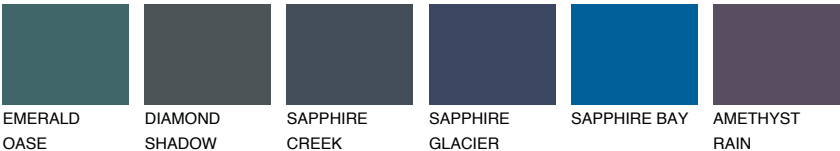

OREGON1 OR1

73% **TSR** 66%

Matching colours

COLOURS

INTENSE

For more information on plasters and paints, go to www.ceresit.it

*The presented colours refer to plasters and paints offered by Ceresit. Due to the use of digital techniques, the presented colours might not represent the original ones, thus they cannot be considered as a reliable colour presentation. We recommend checking the authentic colour samples.