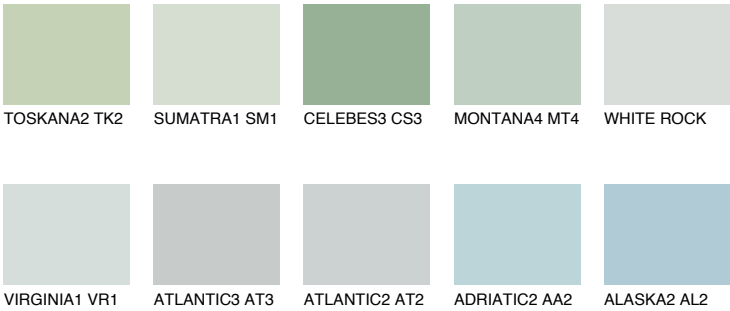

OREGON1 OR1

73% **TSR** 66%

Matching colours

COLOURS

INTENSE

For more information on plasters and paints, go to www.ceresit.it

*The presented colours refer to plasters and paints offered by Ceresit. Due to the use of digital techniques, the presented colours might not represent the original ones, thus they cannot be considered as a reliable colour presentation. We recommend checking the authentic colour samples.