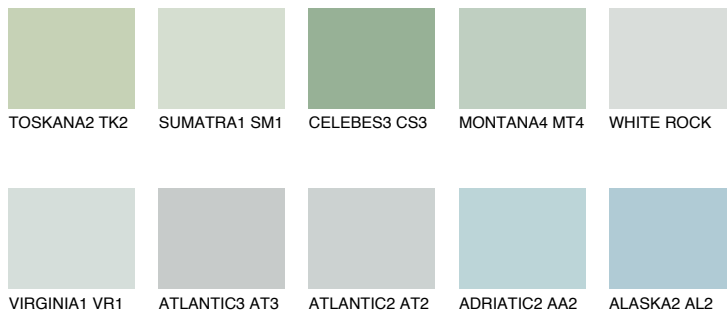

COLOUR DETAILS

OREGON1 OR1

73% **TSR** 66%

Matching colours

COLOURS

INTENSE

For more information on plasters and paints, go to www.ceresit.it

*The presented colours refer to plasters and paints offered by Ceresit. Due to the use of digital techniques, the presented colours might not represent the original ones, thus they cannot be considered as a reliable colour presentation. We recommend checking the authentic colour samples.