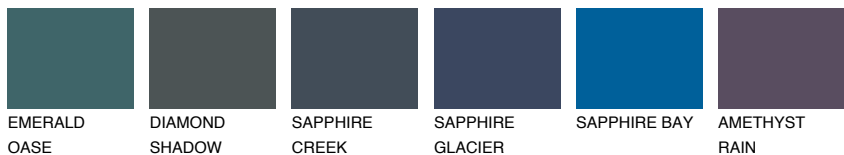

COLOUR DETAILS

OREGON1 OR1

73% TSR 66%

Matching colours

COLOURS

INTENSE

For more information on plasters and paints, go to www.ceresit.it

*The presented colours refer to plasters and paints offered by Ceresit. Due to the use of digital techniques, the presented colours might not represent the original ones, thus they cannot be considered as a reliable colour presentation. We recommend checking the authentic colour samples.