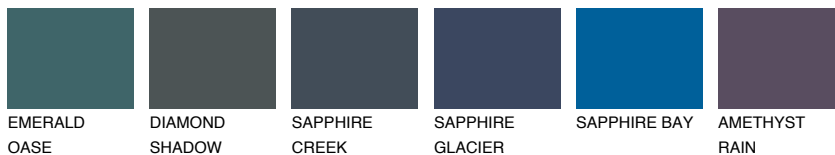

COLOUR DETAILS

OREGON1 OR1

73% **TSR** 66%

Matching colours

COLOURS

INTENSE

For more information on plasters and paints, go to www.ceresit.it

*The presented colours refer to plasters and paints offered by Ceresit. Due to the use of digital techniques, the presented colours might not represent the original ones, thus they cannot be considered as a reliable colour presentation. We recommend checking the authentic colour samples.