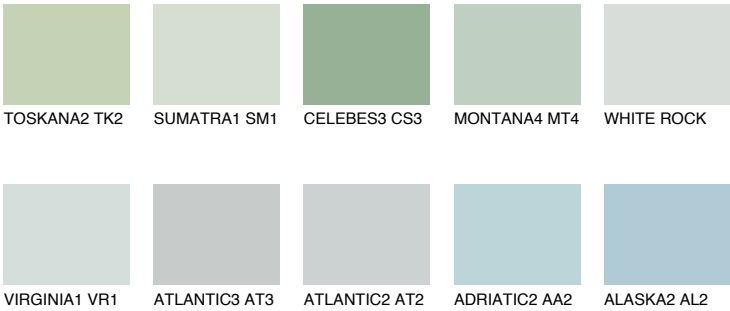

## OREGON1 OR1

73% **TSR** 66%

### Matching colours

#### COLOURS