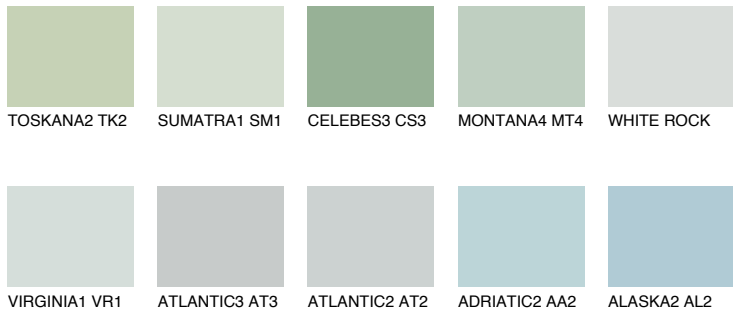

COLOUR DETAILS

OREGON1 OR1

73% TSR 66%

Matching colours

COLOURS

INTENSE

For more information on plasters and paints, go to www.ceresit.it

*The presented colours refer to plasters and paints offered by Ceresit. Due to the use of digital techniques, the presented colours might not represent the original ones, thus they cannot be considered as a reliable colour presentation. We recommend checking the authentic colour samples.