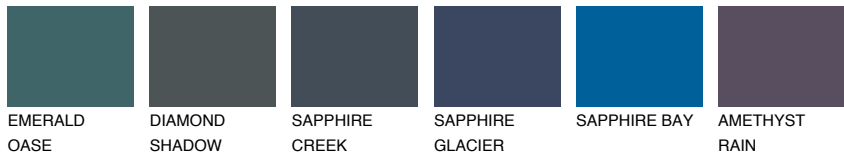

COLOUR DETAILS

OREGON1 OR1

73% TSR 66%

Matching colours

COLOURS

INTENSE

For more information on plasters and paints, go to www.ceresit.it

*The presented colours refer to plasters and paints offered by Ceresit. Due to the use of digital techniques, the presented colours might not represent the original ones, thus they cannot be considered as a reliable colour presentation. We recommend checking the authentic colour samples.