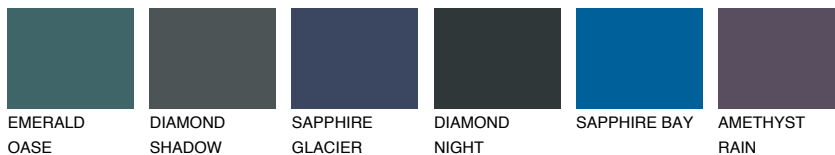

COLOUR DETAILS

OREGON2 OR2

58% TSR 56%

Matching colours

COLOURS

INTENSE

For more information on plasters and paints, go to www.ceresit.it

*The presented colours refer to plasters and paints offered by Ceresit. Due to the use of digital techniques, the presented colours might not represent the original ones, thus they cannot be considered as a reliable colour presentation. We recommend checking the authentic colour samples.