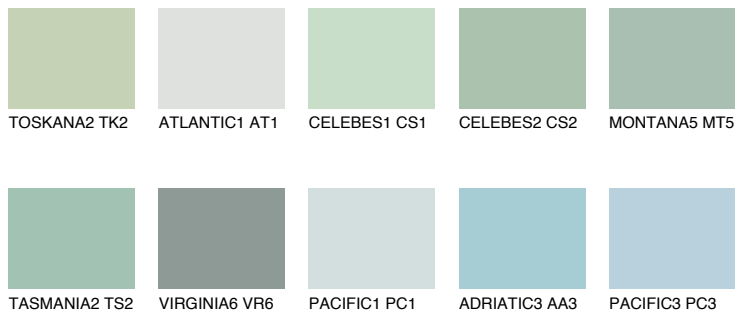

COLOUR DETAILS

OREGON2 OR2

58% TSR 56%

Matching colours

COLOURS

INTENSE

For more information on plasters and paints, go to www.ceresit.it

*The presented colours refer to plasters and paints offered by Ceresit. Due to the use of digital techniques, the presented colours might not represent the original ones, thus they cannot be considered as a reliable colour presentation. We recommend checking the authentic colour samples.