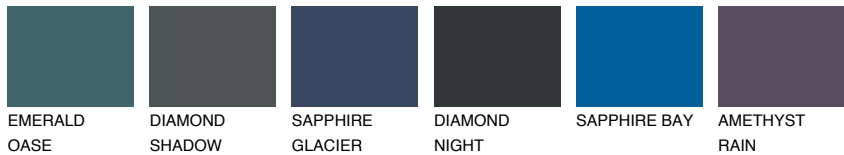

COLOUR DETAILS

OREGON3 OR3

50% TSR 52%

Matching colours

COLOURS

INTENSE

For more information on plasters and paints, go to www.ceresit.it

*The presented colours refer to plasters and paints offered by Ceresit. Due to the use of digital techniques, the presented colours might not represent the original ones, thus they cannot be considered as a reliable colour presentation. We recommend checking the authentic colour samples.