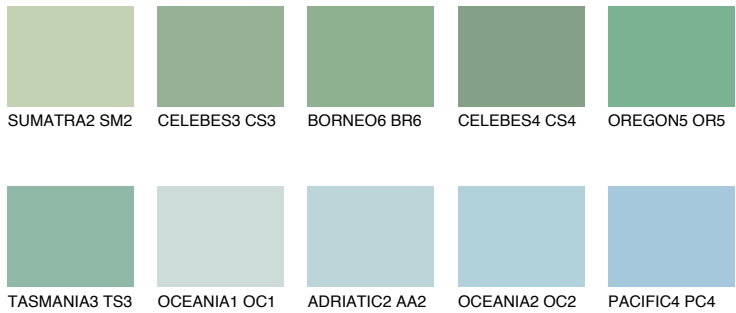

COLOUR DETAILS

OREGON3 OR3

50% TSR 52%

Matching colours

COLOURS

INTENSE

For more information on plasters and paints, go to www.ceresit.it

*The presented colours refer to plasters and paints offered by Ceresit. Due to the use of digital techniques, the presented colours might not represent the original ones, thus they cannot be considered as a reliable colour presentation. We recommend checking the authentic colour samples.