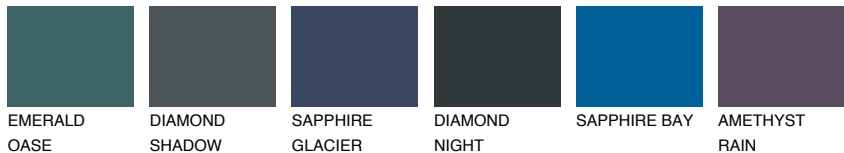

COLOUR DETAILS

OREGON3 OR3

50% TSR 52%

Matching colours

COLOURS

INTENSE

For more information on plasters and paints, go to www.ceresit.it

*The presented colours refer to plasters and paints offered by Ceresit. Due to the use of digital techniques, the presented colours might not represent the original ones, thus they cannot be considered as a reliable colour presentation. We recommend checking the authentic colour samples.