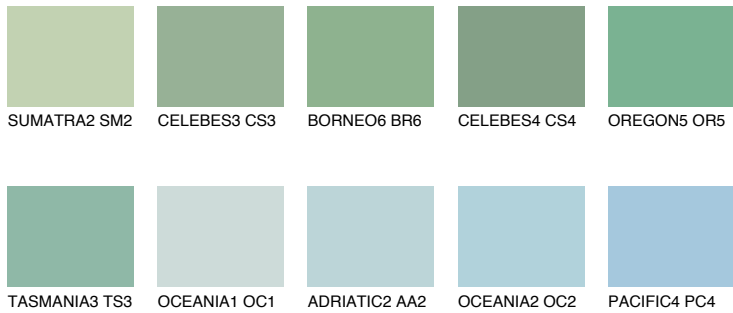

COLOUR DETAILS

OREGON3 OR3

50% TSR 52%

Matching colours

COLOURS

INTENSE

For more information on plasters and paints, go to www.ceresit.it

*The presented colours refer to plasters and paints offered by Ceresit. Due to the use of digital techniques, the presented colours might not represent the original ones, thus they cannot be considered as a reliable colour presentation. We recommend checking the authentic colour samples.