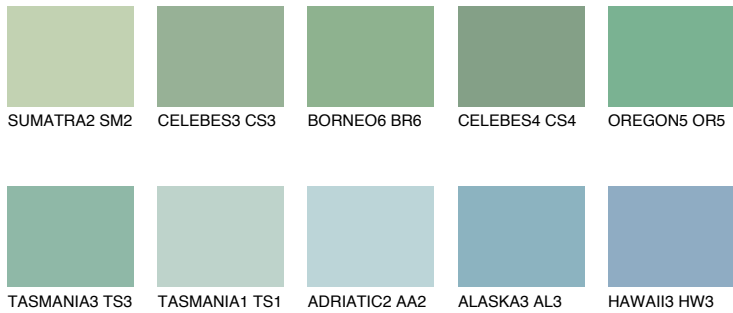

COLOUR DETAILS

OREGON4 OR4

43% TSR 47%

Matching colours

COLOURS

INTENSE

For more information on plasters and paints, go to www.ceresit.it

*The presented colours refer to plasters and paints offered by Ceresit. Due to the use of digital techniques, the presented colours might not represent the original ones, thus they cannot be considered as a reliable colour presentation. We recommend checking the authentic colour samples.