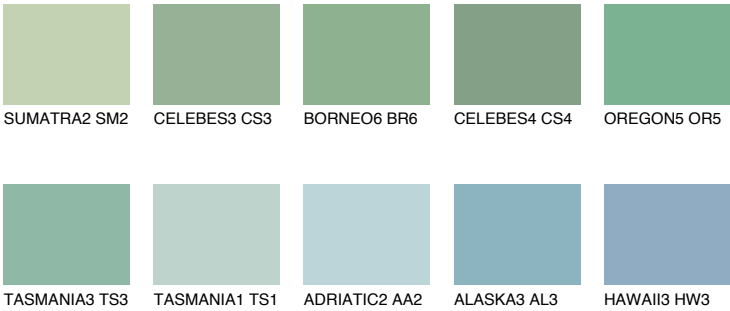

OREGON4 OR4

43% **TSR** 47%

Matching colours

COLOURS

INTENSE

For more information on plasters and paints, go to www.ceresit.it

*The presented colours refer to plasters and paints offered by Ceresit. Due to the use of digital techniques, the presented colours might not represent the original ones, thus they cannot be considered as a reliable colour presentation. We recommend checking the authentic colour samples.