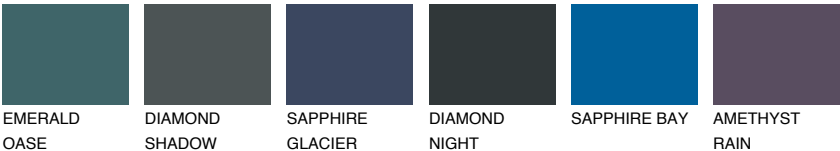

OREGON4 OR4

43% **TSR** 47%

Matching colours

COLOURS

INTENSE

For more information on plasters and paints, go to www.ceresit.it

*The presented colours refer to plasters and paints offered by Ceresit. Due to the use of digital techniques, the presented colours might not represent the original ones, thus they cannot be considered as a reliable colour presentation. We recommend checking the authentic colour samples.