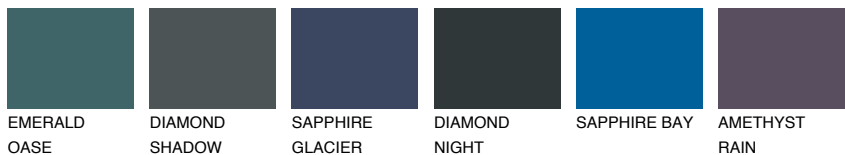

COLOUR DETAILS

OREGON4 OR4

43% TSR 47%

Matching colours

COLOURS

INTENSE

For more information on plasters and paints, go to www.ceresit.it

*The presented colours refer to plasters and paints offered by Ceresit. Due to the use of digital techniques, the presented colours might not represent the original ones, thus they cannot be considered as a reliable colour presentation. We recommend checking the authentic colour samples.