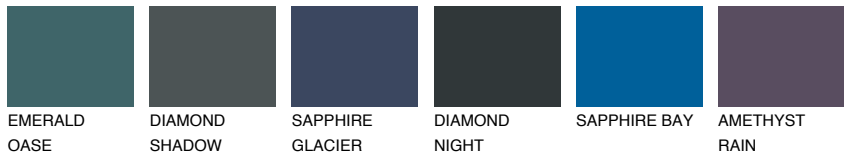

COLOUR DETAILS

OREGON4 OR4

43% TSR 47%

Matching colours

COLOURS

INTENSE

For more information on plasters and paints, go to www.ceresit.it

*The presented colours refer to plasters and paints offered by Ceresit. Due to the use of digital techniques, the presented colours might not represent the original ones, thus they cannot be considered as a reliable colour presentation. We recommend checking the authentic colour samples.