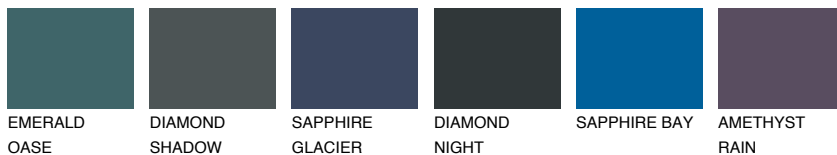

COLOUR DETAILS

OREGON4 OR4

43% TSR 47%

Matching colours

COLOURS

INTENSE

For more information on plasters and paints, go to www.ceresit.it

*The presented colours refer to plasters and paints offered by Ceresit. Due to the use of digital techniques, the presented colours might not represent the original ones, thus they cannot be considered as a reliable colour presentation. We recommend checking the authentic colour samples.