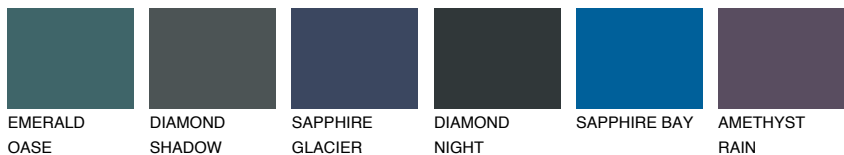

COLOUR DETAILS

OREGON4 OR4

43% TSR 47%

Matching colours

COLOURS

INTENSE

For more information on plasters and paints, go to www.ceresit.it

*The presented colours refer to plasters and paints offered by Ceresit. Due to the use of digital techniques, the presented colours might not represent the original ones, thus they cannot be considered as a reliable colour presentation. We recommend checking the authentic colour samples.