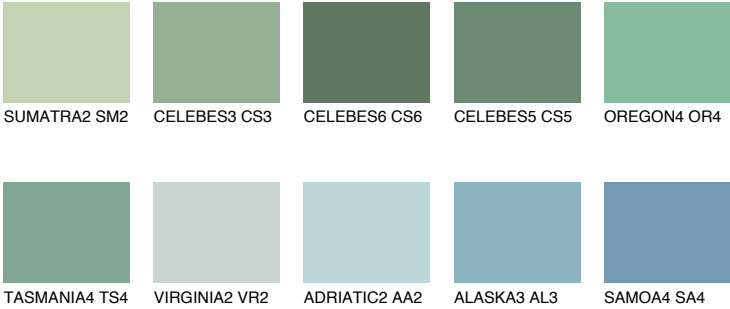

OREGON5 OR5

38% TSR 44%

Matching colours

COLOURS

INTENSE

For more information on plasters and paints, go to www.ceresit.it

*The presented colours refer to plasters and paints offered by Ceresit. Due to the use of digital techniques, the presented colours might not represent the original ones, thus they cannot be considered as a reliable colour presentation. We recommend checking the authentic colour samples.