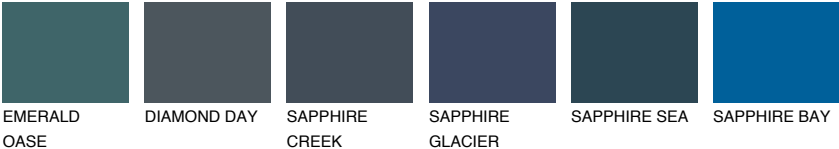

OREGON5 OR5

38% TSR 44%

Matching colours

COLOURS

INTENSE

For more information on plasters and paints, go to www.ceresit.it

*The presented colours refer to plasters and paints offered by Ceresit. Due to the use of digital techniques, the presented colours might not represent the original ones, thus they cannot be considered as a reliable colour presentation. We recommend checking the authentic colour samples.