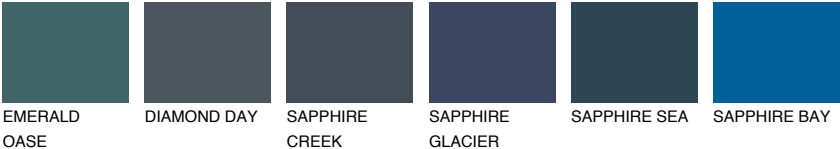

OREGON5 OR5

38% TSR 44%

Matching colours

COLOURS

INTENSE

For more information on plasters and paints, go to www.ceresit.it

*The presented colours refer to plasters and paints offered by Ceresit. Due to the use of digital techniques, the presented colours might not represent the original ones, thus they cannot be considered as a reliable colour presentation. We recommend checking the authentic colour samples.