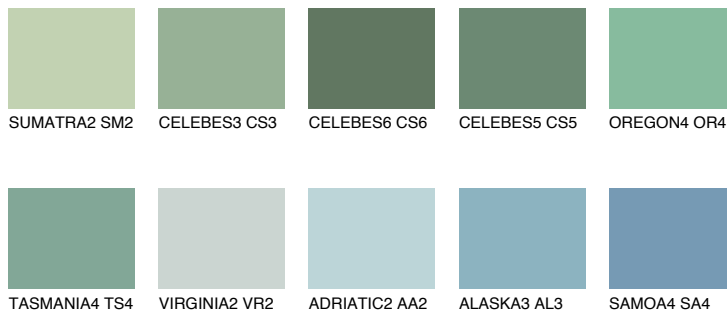

OREGON5 OR5

38% **TSR** 44%

Matching colours

COLOURS

INTENSE

For more information on plasters and paints, go to www.ceresit.it

*The presented colours refer to plasters and paints offered by Ceresit. Due to the use of digital techniques, the presented colours might not represent the original ones, thus they cannot be considered as a reliable colour presentation. We recommend checking the authentic colour samples.