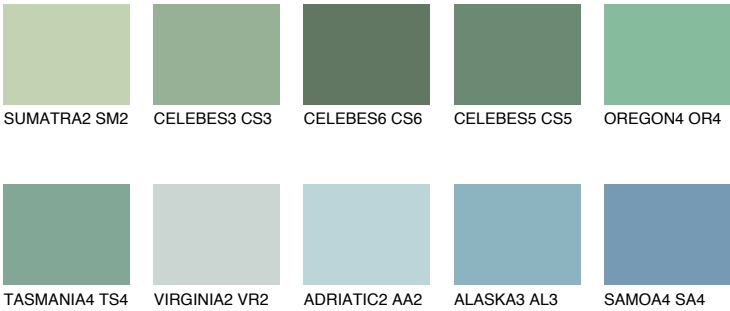

OREGON5 OR5

38% TSR 44%

Matching colours

COLOURS

INTENSE

For more information on plasters and paints, go to www.ceresit.it

*The presented colours refer to plasters and paints offered by Ceresit. Due to the use of digital techniques, the presented colours might not represent the original ones, thus they cannot be considered as a reliable colour presentation. We recommend checking the authentic colour samples.