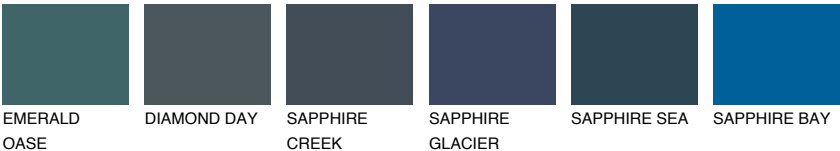

OREGON5 OR5

38% TSR 44%

Matching colours

COLOURS

INTENSE

For more information on plasters and paints, go to www.ceresit.it

*The presented colours refer to plasters and paints offered by Ceresit. Due to the use of digital techniques, the presented colours might not represent the original ones, thus they cannot be considered as a reliable colour presentation. We recommend checking the authentic colour samples.