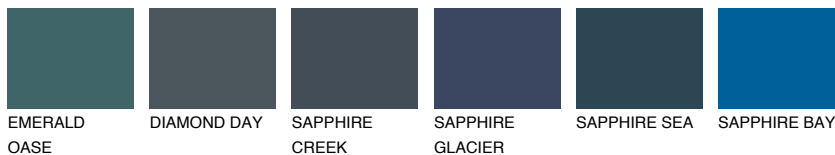

OREGON5 OR5

38% **TSR** 44%

Matching colours

COLOURS

INTENSE

For more information on plasters and paints, go to www.ceresit.it

*The presented colours refer to plasters and paints offered by Ceresit. Due to the use of digital techniques, the presented colours might not represent the original ones, thus they cannot be considered as a reliable colour presentation. We recommend checking the authentic colour samples.