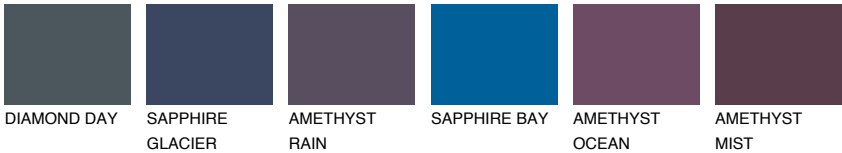

ALASKA3 AL3

42% TSR 39%

Matching colours

COLOURS

INTENSE

For more information on plasters and paints, go to www.ceresit.it

*The presented colours refer to plasters and paints offered by Ceresit. Due to the use of digital techniques, the presented colours might not represent the original ones, thus they cannot be considered as a reliable colour presentation. We recommend checking the authentic colour samples.