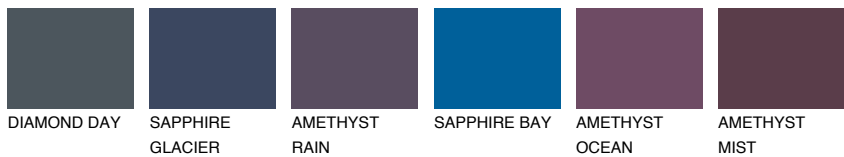

COLOUR DETAILS

ALASKA3 AL3

42% TSR 39%

Matching colours

COLOURS

INTENSE

For more information on plasters and paints, go to www.ceresit.it

*The presented colours refer to plasters and paints offered by Ceresit. Due to the use of digital techniques, the presented colours might not represent the original ones, thus they cannot be considered as a reliable colour presentation. We recommend checking the authentic colour samples.