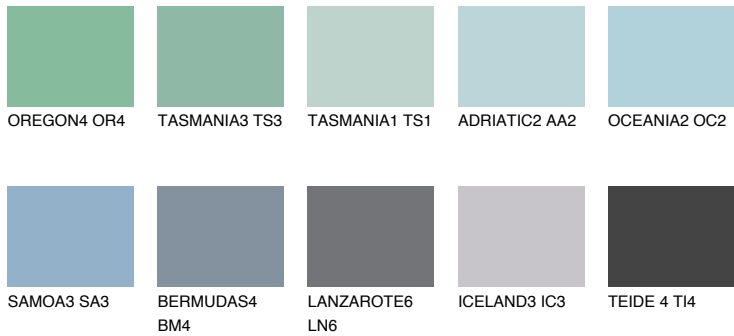

COLOUR DETAILS

ALASKA3 AL3

42% TSR 39%

Matching colours

COLOURS

INTENSE

For more information on plasters and paints, go to www.ceresit.it

*The presented colours refer to plasters and paints offered by Ceresit. Due to the use of digital techniques, the presented colours might not represent the original ones, thus they cannot be considered as a reliable colour presentation. We recommend checking the authentic colour samples.