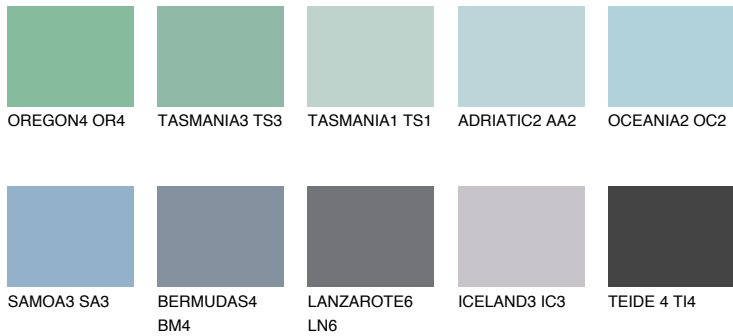

COLOUR DETAILS

ALASKA3 AL3

42% TSR 39%

Matching colours

COLOURS

INTENSE

For more information on plasters and paints, go to www.ceresit.it

*The presented colours refer to plasters and paints offered by Ceresit. Due to the use of digital techniques, the presented colours might not represent the original ones, thus they cannot be considered as a reliable colour presentation. We recommend checking the authentic colour samples.