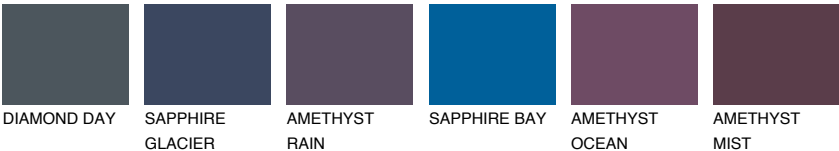

ALASKA3 AL3

42% TSR 39%

Matching colours

COLOURS

INTENSE

For more information on plasters and paints, go to www.ceresit.it

*The presented colours refer to plasters and paints offered by Ceresit. Due to the use of digital techniques, the presented colours might not represent the original ones, thus they cannot be considered as a reliable colour presentation. We recommend checking the authentic colour samples.