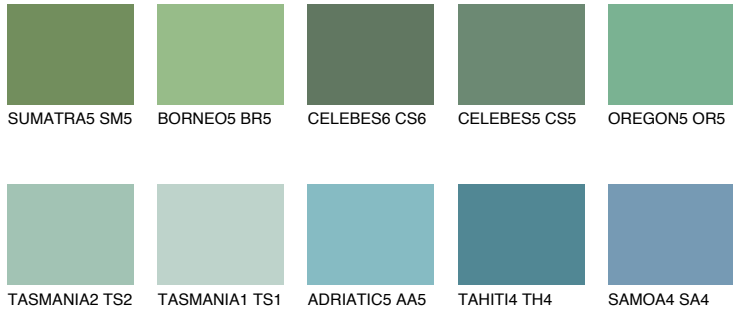

COLOUR DETAILS

OREGON6 OR6

32% TSR 39%

Matching colours

COLOURS

INTENSE

For more information on plasters and paints, go to www.ceresit.it

*The presented colours refer to plasters and paints offered by Ceresit. Due to the use of digital techniques, the presented colours might not represent the original ones, thus they cannot be considered as a reliable colour presentation. We recommend checking the authentic colour samples.