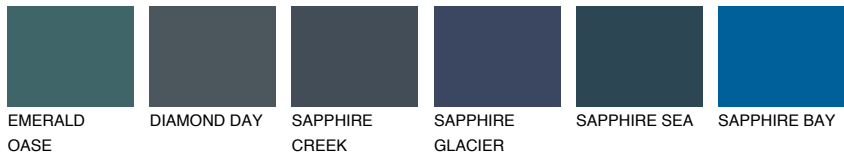

COLOUR DETAILS

OREGON6 OR6

32% TSR 39%

Matching colours

COLOURS

INTENSE

For more information on plasters and paints, go to www.ceresit.it

*The presented colours refer to plasters and paints offered by Ceresit. Due to the use of digital techniques, the presented colours might not represent the original ones, thus they cannot be considered as a reliable colour presentation. We recommend checking the authentic colour samples.