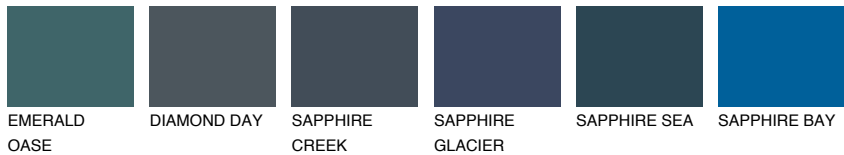

COLOUR DETAILS

OREGON6 OR6

32% **TSR** 39%

Matching colours

COLOURS

INTENSE

For more information on plasters and paints, go to www.ceresit.it

*The presented colours refer to plasters and paints offered by Ceresit. Due to the use of digital techniques, the presented colours might not represent the original ones, thus they cannot be considered as a reliable colour presentation. We recommend checking the authentic colour samples.