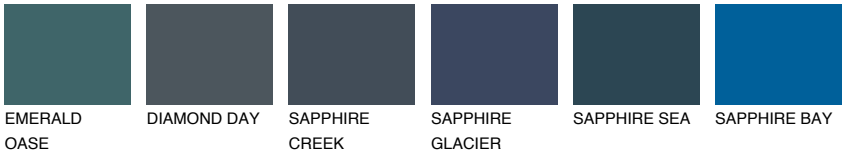

OREGON6 OR6

32% TSR 39%

Matching colours

COLOURS

INTENSE

For more information on plasters and paints, go to www.ceresit.it

*The presented colours refer to plasters and paints offered by Ceresit. Due to the use of digital techniques, the presented colours might not represent the original ones, thus they cannot be considered as a reliable colour presentation. We recommend checking the authentic colour samples.