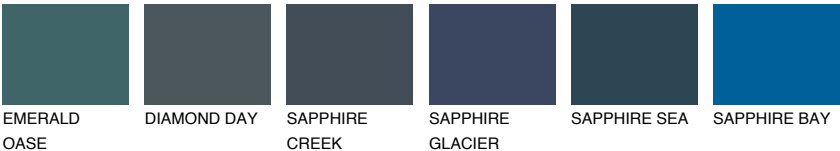

OREGON6 OR6

32% **TSR** 39%

Matching colours

COLOURS

INTENSE

For more information on plasters and paints, go to www.ceresit.it

*The presented colours refer to plasters and paints offered by Ceresit. Due to the use of digital techniques, the presented colours might not represent the original ones, thus they cannot be considered as a reliable colour presentation. We recommend checking the authentic colour samples.