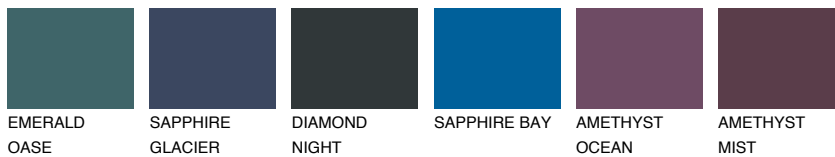

COLOUR DETAILS

TASMANIA1 TS1

62% TSR 55%

Matching colours

COLOURS

INTENSE

For more information on plasters and paints, go to www.ceresit.it

*The presented colours refer to plasters and paints offered by Ceresit. Due to the use of digital techniques, the presented colours might not represent the original ones, thus they cannot be considered as a reliable colour presentation. We recommend checking the authentic colour samples.