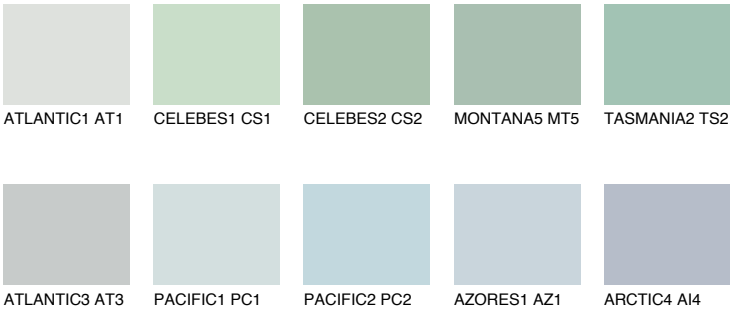

## TASMANIA1 TS1

62% TSR 55%

### Matching colours

#### COLOURS