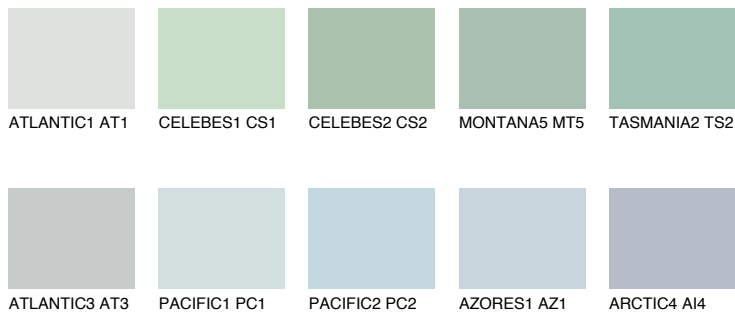

COLOUR DETAILS

TASMANIA1 TS1

62% TSR 55%

Matching colours

COLOURS

INTENSE

For more information on plasters and paints, go to www.ceresit.it

*The presented colours refer to plasters and paints offered by Ceresit. Due to the use of digital techniques, the presented colours might not represent the original ones, thus they cannot be considered as a reliable colour presentation. We recommend checking the authentic colour samples.