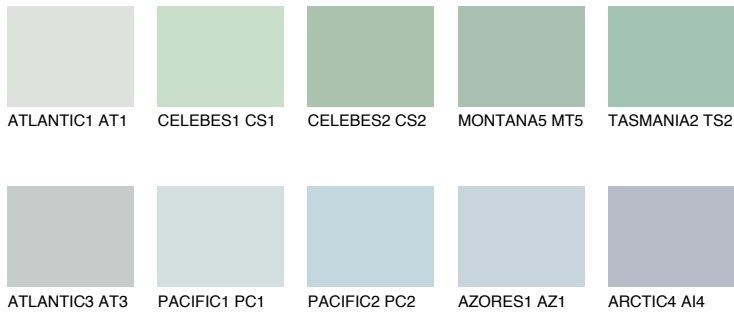

COLOUR DETAILS

TASMANIA1 TS1

62% TSR 55%

Matching colours

COLOURS

INTENSE

For more information on plasters and paints, go to www.ceresit.it

*The presented colours refer to plasters and paints offered by Ceresit. Due to the use of digital techniques, the presented colours might not represent the original ones, thus they cannot be considered as a reliable colour presentation. We recommend checking the authentic colour samples.