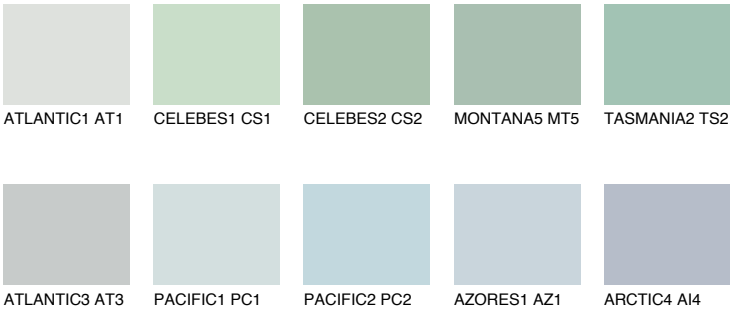

TASMANIA1 TS1

62% **TSR** 55%

Matching colours

COLOURS

INTENSE

For more information on plasters and paints, go to www.ceresit.it

*The presented colours refer to plasters and paints offered by Ceresit. Due to the use of digital techniques, the presented colours might not represent the original ones, thus they cannot be considered as a reliable colour presentation. We recommend checking the authentic colour samples.