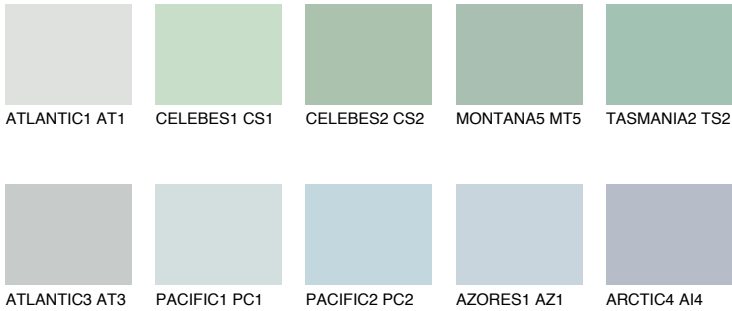

## TASMANIA1 TS1

62% TSR 55%

### Matching colours

#### COLOURS