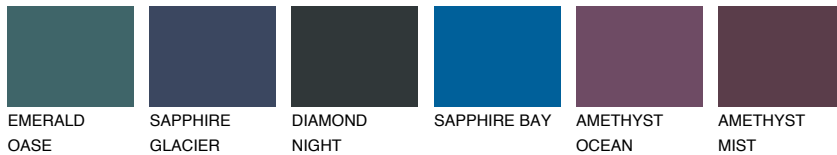

COLOUR DETAILS

TASMANIA1 TS1

62% TSR 55%

Matching colours

COLOURS

INTENSE

For more information on plasters and paints, go to www.ceresit.it

*The presented colours refer to plasters and paints offered by Ceresit. Due to the use of digital techniques, the presented colours might not represent the original ones, thus they cannot be considered as a reliable colour presentation. We recommend checking the authentic colour samples.