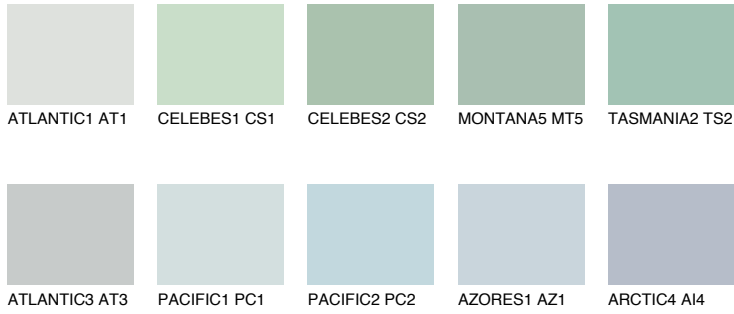

COLOUR DETAILS

TASMANIA1 TS1

62% TSR 55%

Matching colours

COLOURS

INTENSE

For more information on plasters and paints, go to www.ceresit.it

*The presented colours refer to plasters and paints offered by Ceresit. Due to the use of digital techniques, the presented colours might not represent the original ones, thus they cannot be considered as a reliable colour presentation. We recommend checking the authentic colour samples.