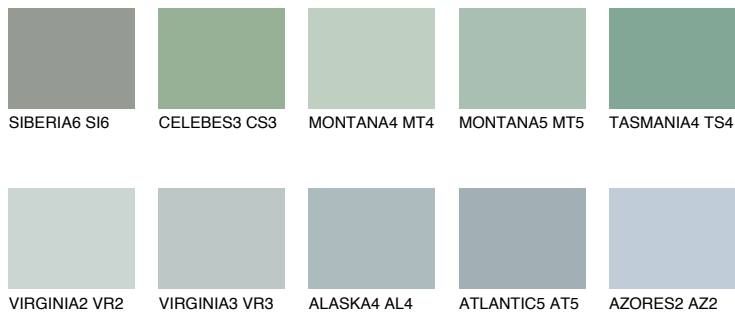

# COLOUR DETAILS

## TASMANIA2 TS2

50% TSR 45%

### Matching colours

#### COLOURS