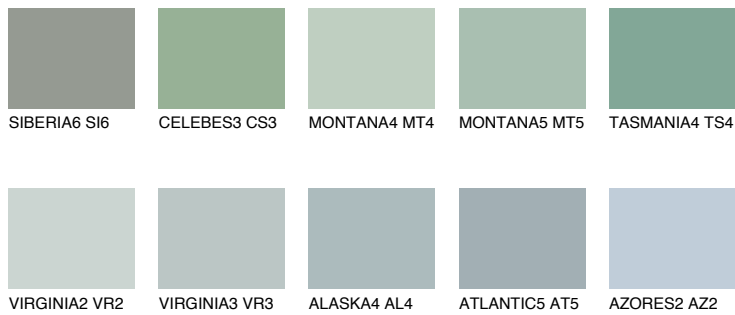

COLOUR DETAILS

TASMANIA2 TS2

50% TSR 45%

Matching colours

COLOURS

INTENSE

For more information on plasters and paints, go to www.ceresit.it

*The presented colours refer to plasters and paints offered by Ceresit. Due to the use of digital techniques, the presented colours might not represent the original ones, thus they cannot be considered as a reliable colour presentation. We recommend checking the authentic colour samples.