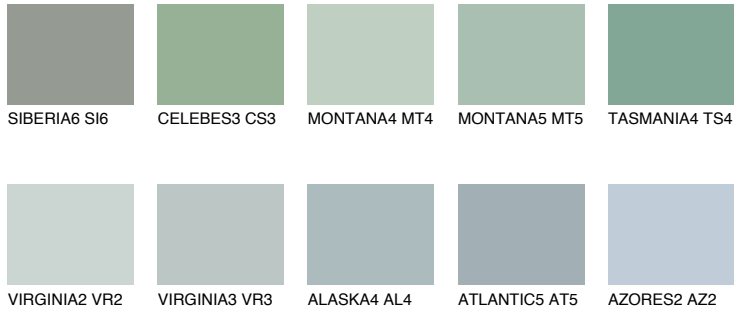

COLOUR DETAILS

TASMANIA2 TS2

50% TSR 45%

Matching colours

COLOURS

INTENSE

For more information on plasters and paints, go to www.ceresit.it

*The presented colours refer to plasters and paints offered by Ceresit. Due to the use of digital techniques, the presented colours might not represent the original ones, thus they cannot be considered as a reliable colour presentation. We recommend checking the authentic colour samples.