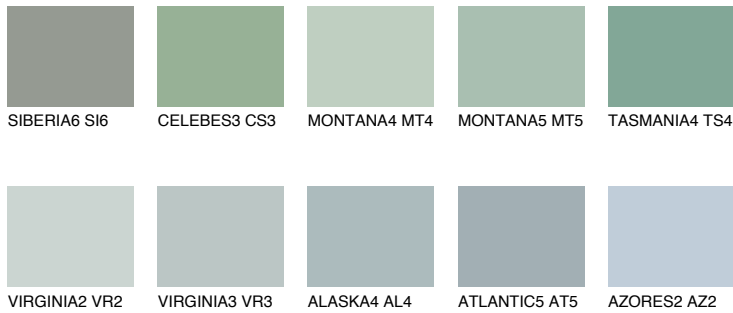

COLOUR DETAILS

TASMANIA2 TS2

50% TSR 45%

Matching colours

COLOURS

INTENSE

For more information on plasters and paints, go to www.ceresit.it

*The presented colours refer to plasters and paints offered by Ceresit. Due to the use of digital techniques, the presented colours might not represent the original ones, thus they cannot be considered as a reliable colour presentation. We recommend checking the authentic colour samples.