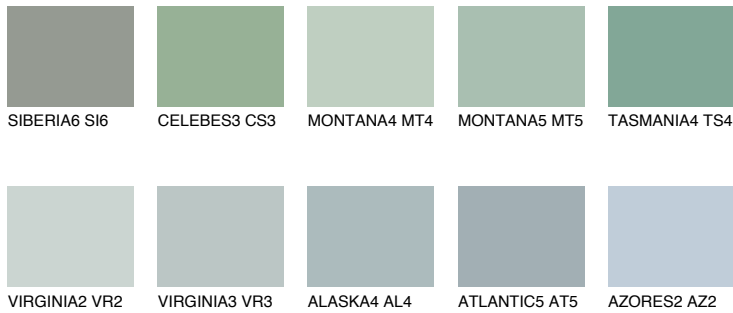

# COLOUR DETAILS

## TASMANIA2 TS2

50% TSR 45%

### Matching colours

#### COLOURS