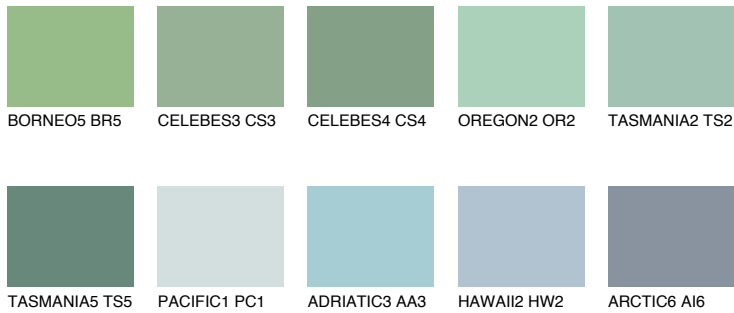

COLOUR DETAILS

TASMANIA3 TS3

43% TSR 49%

Matching colours

COLOURS

INTENSE

For more information on plasters and paints, go to www.ceresit.it

*The presented colours refer to plasters and paints offered by Ceresit. Due to the use of digital techniques, the presented colours might not represent the original ones, thus they cannot be considered as a reliable colour presentation. We recommend checking the authentic colour samples.