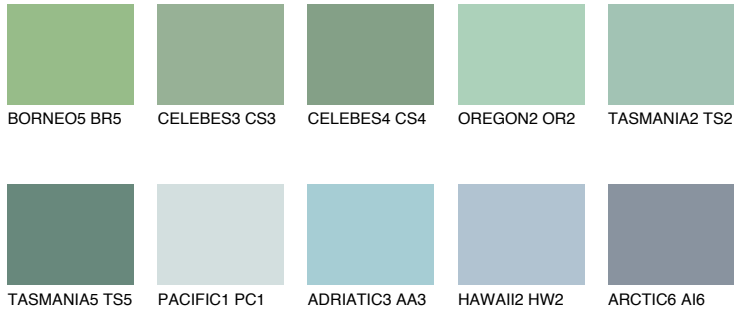

COLOUR DETAILS

TASMANIA3 TS3

43% TSR 49%

Matching colours

COLOURS

INTENSE

For more information on plasters and paints, go to www.ceresit.it

*The presented colours refer to plasters and paints offered by Ceresit. Due to the use of digital techniques, the presented colours might not represent the original ones, thus they cannot be considered as a reliable colour presentation. We recommend checking the authentic colour samples.