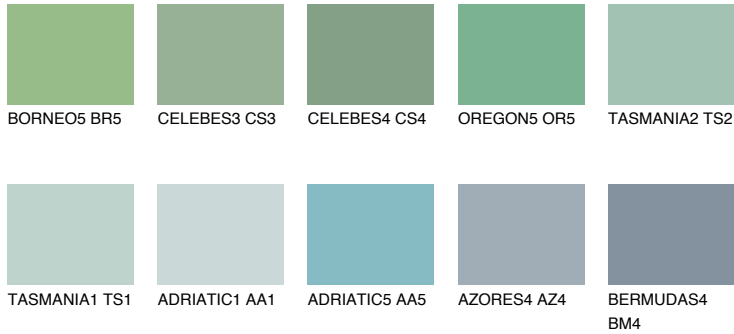

# COLOUR DETAILS

## TASMANIA4 TS4

35% TSR 32%

### Matching colours

#### COLOURS