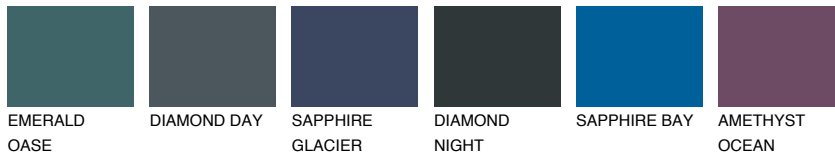

COLOUR DETAILS

TASMANIA4 TS4

35% TSR 32%

Matching colours

COLOURS

INTENSE

For more information on plasters and paints, go to www.ceresit.it

*The presented colours refer to plasters and paints offered by Ceresit. Due to the use of digital techniques, the presented colours might not represent the original ones, thus they cannot be considered as a reliable colour presentation. We recommend checking the authentic colour samples.