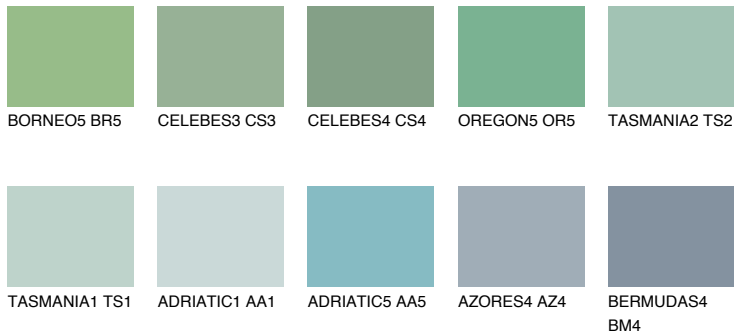

COLOUR DETAILS

TASMANIA4 TS4

35% TSR 32%

Matching colours

COLOURS

INTENSE

For more information on plasters and paints, go to www.ceresit.it

*The presented colours refer to plasters and paints offered by Ceresit. Due to the use of digital techniques, the presented colours might not represent the original ones, thus they cannot be considered as a reliable colour presentation. We recommend checking the authentic colour samples.