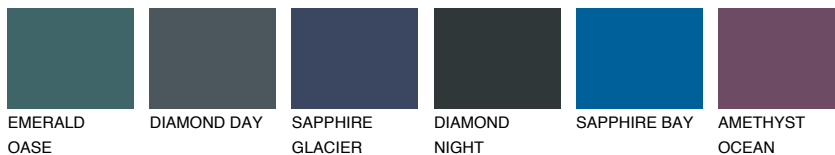

COLOUR DETAILS

TASMANIA4 TS4

35% TSR 32%

Matching colours

COLOURS

INTENSE

For more information on plasters and paints, go to www.ceresit.it

*The presented colours refer to plasters and paints offered by Ceresit. Due to the use of digital techniques, the presented colours might not represent the original ones, thus they cannot be considered as a reliable colour presentation. We recommend checking the authentic colour samples.