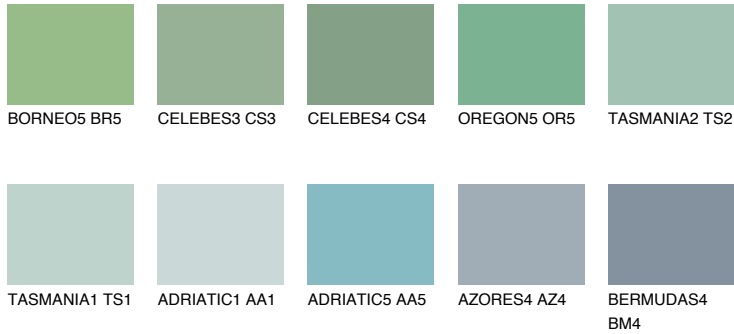

## TASMANIA4 TS4

35% TSR 32%

### Matching colours

#### COLOURS