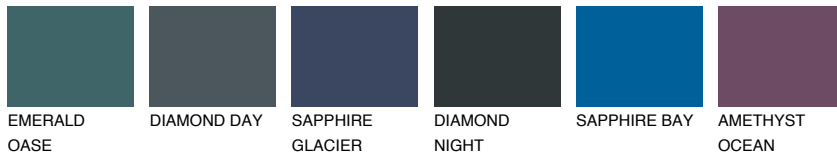

TASMANIA4 TS4

35% TSR 32%

Matching colours

COLOURS

INTENSE

For more information on plasters and paints, go to www.ceresit.it

*The presented colours refer to plasters and paints offered by Ceresit. Due to the use of digital techniques, the presented colours might not represent the original ones, thus they cannot be considered as a reliable colour presentation. We recommend checking the authentic colour samples.