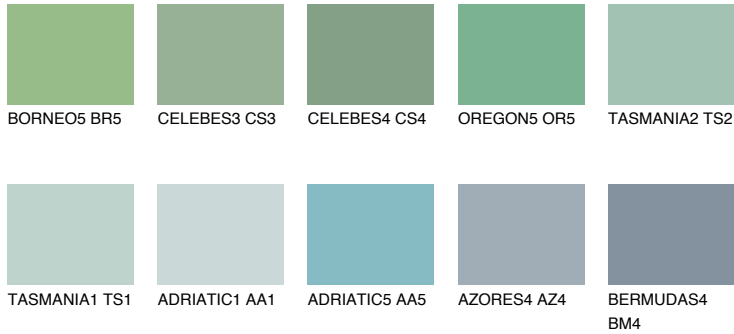

COLOUR DETAILS

TASMANIA4 TS4

35% TSR 32%

Matching colours

COLOURS

INTENSE

For more information on plasters and paints, go to www.ceresit.it

*The presented colours refer to plasters and paints offered by Ceresit. Due to the use of digital techniques, the presented colours might not represent the original ones, thus they cannot be considered as a reliable colour presentation. We recommend checking the authentic colour samples.