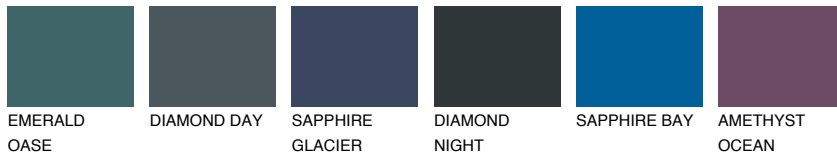

COLOUR DETAILS

TASMANIA4 TS4

35% TSR 32%

Matching colours

COLOURS

INTENSE

For more information on plasters and paints, go to www.ceresit.it

*The presented colours refer to plasters and paints offered by Ceresit. Due to the use of digital techniques, the presented colours might not represent the original ones, thus they cannot be considered as a reliable colour presentation. We recommend checking the authentic colour samples.