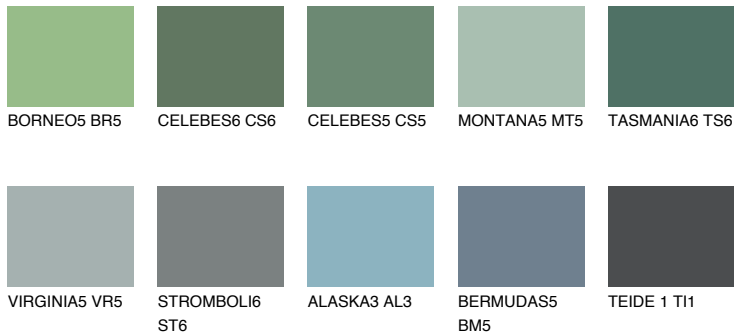

COLOUR DETAILS

TASMANIA5 TS5

☀ 22% **TSR 20%**

Matching colours

COLOURS

INTENSE

For more information on plasters and paints, go to www.ceresit.it

*The presented colours refer to plasters and paints offered by Ceresit. Due to the use of digital techniques, the presented colours might not represent the original ones, thus they cannot be considered as a reliable colour presentation. We recommend checking the authentic colour samples.