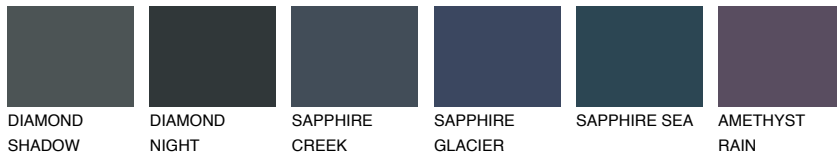

COLOUR DETAILS

TASMANIA5 TS5

☀ 22% **TSR 20%**

Matching colours

COLOURS

INTENSE

For more information on plasters and paints, go to www.ceresit.it

*The presented colours refer to plasters and paints offered by Ceresit. Due to the use of digital techniques, the presented colours might not represent the original ones, thus they cannot be considered as a reliable colour presentation. We recommend checking the authentic colour samples.