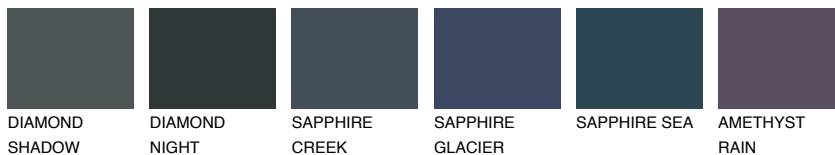

COLOUR DETAILS

TASMANIA5 TS5

☀️ 22% **TSR 20%**

Matching colours

COLOURS

INTENSE

For more information on plasters and paints, go to www.ceresit.it

*The presented colours refer to plasters and paints offered by Ceresit. Due to the use of digital techniques, the presented colours might not represent the original ones, thus they cannot be considered as a reliable colour presentation. We recommend checking the authentic colour samples.