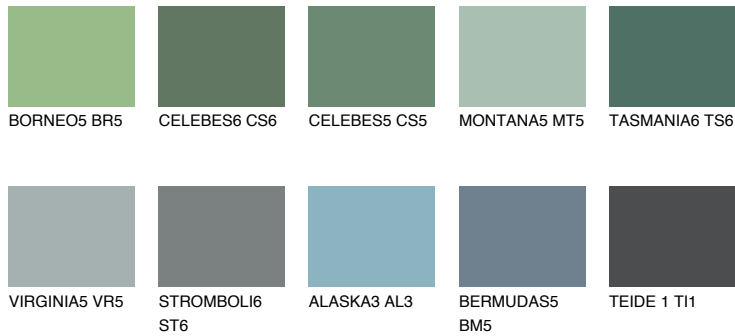

COLOUR DETAILS

TASMANIA5 TS5

☀ 22% **TSR 20%**

Matching colours

COLOURS

INTENSE

For more information on plasters and paints, go to www.ceresit.it

*The presented colours refer to plasters and paints offered by Ceresit. Due to the use of digital techniques, the presented colours might not represent the original ones, thus they cannot be considered as a reliable colour presentation. We recommend checking the authentic colour samples.