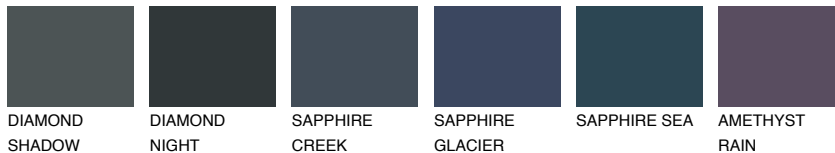

COLOUR DETAILS

TASMANIA5 TS5

☀️ 22% **TSR 20%**

Matching colours

COLOURS

INTENSE

For more information on plasters and paints, go to www.ceresit.it

*The presented colours refer to plasters and paints offered by Ceresit. Due to the use of digital techniques, the presented colours might not represent the original ones, thus they cannot be considered as a reliable colour presentation. We recommend checking the authentic colour samples.