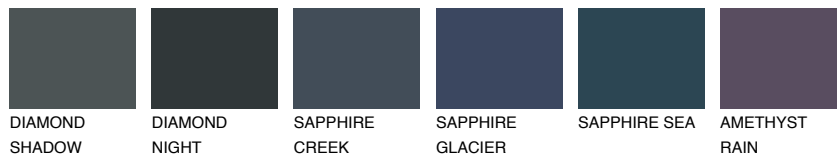

COLOUR DETAILS

TASMANIA5 TS5

☀ 22% **TSR 20%**

Matching colours

COLOURS

INTENSE

For more information on plasters and paints, go to www.ceresit.it

*The presented colours refer to plasters and paints offered by Ceresit. Due to the use of digital techniques, the presented colours might not represent the original ones, thus they cannot be considered as a reliable colour presentation. We recommend checking the authentic colour samples.