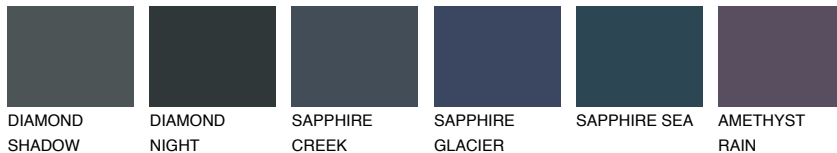

COLOUR DETAILS

TASMANIA5 TS5

☀ 22% **TSR 20%**

Matching colours

COLOURS

INTENSE

For more information on plasters and paints, go to www.ceresit.it

*The presented colours refer to plasters and paints offered by Ceresit. Due to the use of digital techniques, the presented colours might not represent the original ones, thus they cannot be considered as a reliable colour presentation. We recommend checking the authentic colour samples.