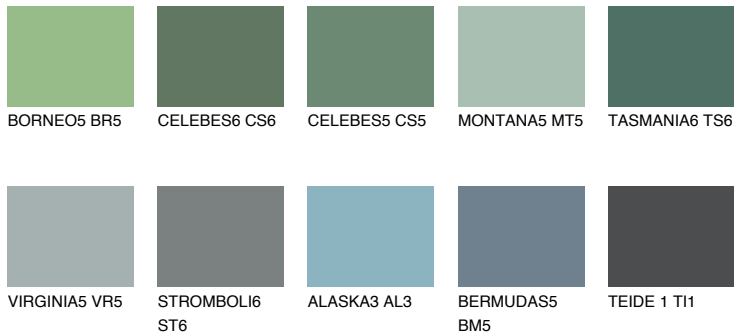

COLOUR DETAILS

TASMANIA5 TS5

☀️ 22% **TSR 20%**

Matching colours

COLOURS

INTENSE

For more information on plasters and paints, go to www.ceresit.it

*The presented colours refer to plasters and paints offered by Ceresit. Due to the use of digital techniques, the presented colours might not represent the original ones, thus they cannot be considered as a reliable colour presentation. We recommend checking the authentic colour samples.