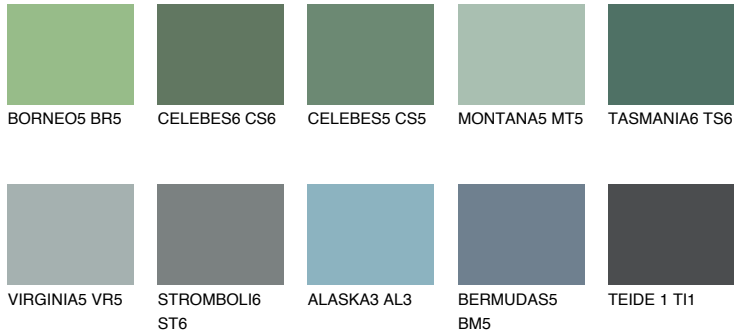

COLOUR DETAILS

TASMANIA5 TS5

☀ 22% **TSR 20%**

Matching colours

COLOURS

INTENSE

For more information on plasters and paints, go to www.ceresit.it

*The presented colours refer to plasters and paints offered by Ceresit. Due to the use of digital techniques, the presented colours might not represent the original ones, thus they cannot be considered as a reliable colour presentation. We recommend checking the authentic colour samples.