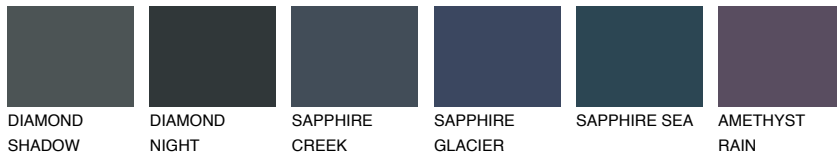

COLOUR DETAILS

TASMANIA5 TS5

☀️ 22%   **TSR 20%**

Matching colours

COLOURS

INTENSE

For more information on plasters and paints, go to www.ceresit.it

*The presented colours refer to plasters and paints offered by Ceresit. Due to the use of digital techniques, the presented colours might not represent the original ones, thus they cannot be considered as a reliable colour presentation. We recommend checking the authentic colour samples.