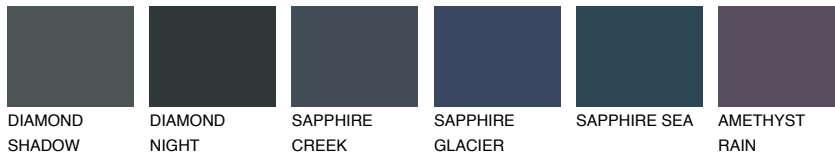

COLOUR DETAILS

TASMANIA5 TS5

☀️ 22% **TSR 20%**

Matching colours

COLOURS

INTENSE

For more information on plasters and paints, go to www.ceresit.it

*The presented colours refer to plasters and paints offered by Ceresit. Due to the use of digital techniques, the presented colours might not represent the original ones, thus they cannot be considered as a reliable colour presentation. We recommend checking the authentic colour samples.