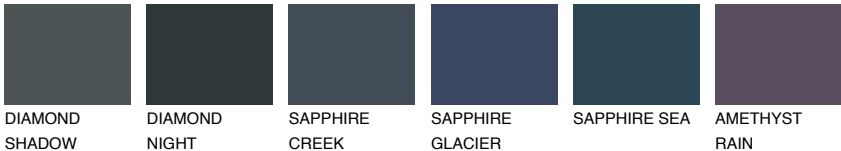

TASMANIA5 TS5

☀️ 22% **TSR 20%**

Matching colours

COLOURS

INTENSE

For more information on plasters and paints, go to www.ceresit.it

*The presented colours refer to plasters and paints offered by Ceresit. Due to the use of digital techniques, the presented colours might not represent the original ones, thus they cannot be considered as a reliable colour presentation. We recommend checking the authentic colour samples.