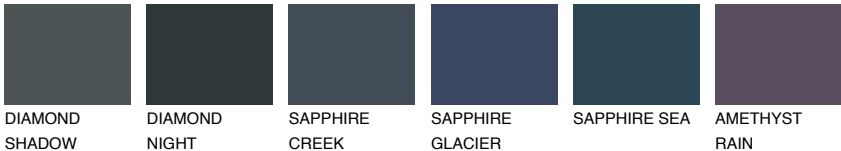

TASMANIA5 TS5

☀ 22% **TSR 20%**

Matching colours

COLOURS

INTENSE

For more information on plasters and paints, go to www.ceresit.it

*The presented colours refer to plasters and paints offered by Ceresit. Due to the use of digital techniques, the presented colours might not represent the original ones, thus they cannot be considered as a reliable colour presentation. We recommend checking the authentic colour samples.