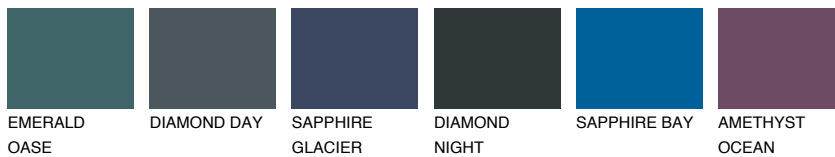

TASMANIA6 TS6

14% TSR 13%

Matching colours

COLOURS

INTENSE

For more information on plasters and paints, go to www.ceresit.it

*The presented colours refer to plasters and paints offered by Ceresit. Due to the use of digital techniques, the presented colours might not represent the original ones, thus they cannot be considered as a reliable colour presentation. We recommend checking the authentic colour samples.