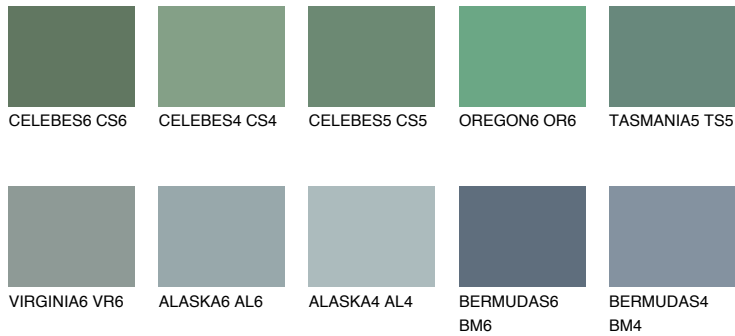

## TASMANIA6 TS6

14% TSR 13%

### Matching colours

#### COLOURS

#### INTENSE

For more information on plasters and paints, go to [www.ceresit.it](http://www.ceresit.it)

\*The presented colours refer to plasters and paints offered by Ceresit. Due to the use of digital techniques, the presented colours might not represent the original ones, thus they cannot be considered as a reliable colour presentation. We recommend checking the authentic colour samples.