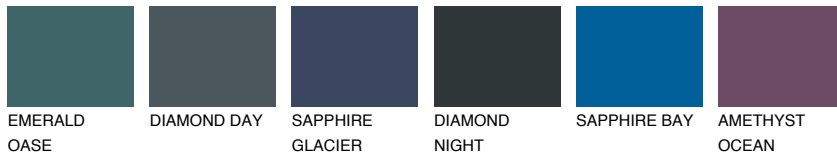

TASMANIA6 TS6

14% TSR 13%

Matching colours

COLOURS

INTENSE

For more information on plasters and paints, go to www.ceresit.it

*The presented colours refer to plasters and paints offered by Ceresit. Due to the use of digital techniques, the presented colours might not represent the original ones, thus they cannot be considered as a reliable colour presentation. We recommend checking the authentic colour samples.