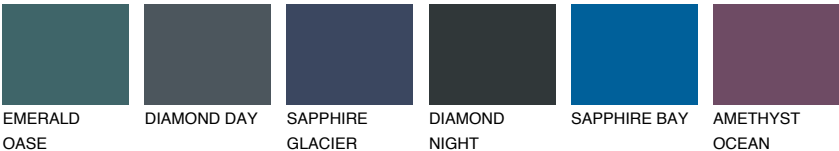

TASMANIA6 TS6

14% TSR 13%

Matching colours

COLOURS

INTENSE

For more information on plasters and paints, go to www.ceresit.it

*The presented colours refer to plasters and paints offered by Ceresit. Due to the use of digital techniques, the presented colours might not represent the original ones, thus they cannot be considered as a reliable colour presentation. We recommend checking the authentic colour samples.