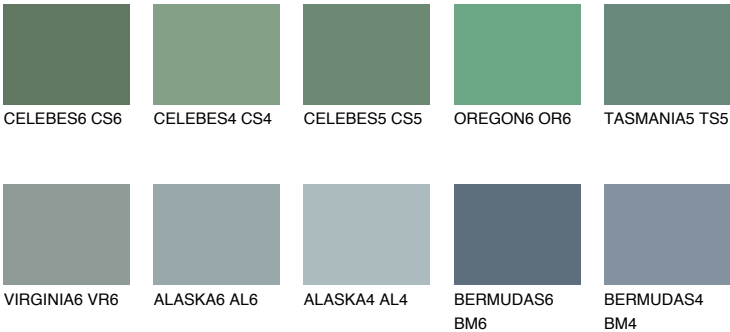

TASMANIA6 TS6

14% **TSR** 13%

Matching colours

COLOURS

INTENSE

For more information on plasters and paints, go to www.ceresit.it

*The presented colours refer to plasters and paints offered by Ceresit. Due to the use of digital techniques, the presented colours might not represent the original ones, thus they cannot be considered as a reliable colour presentation. We recommend checking the authentic colour samples.