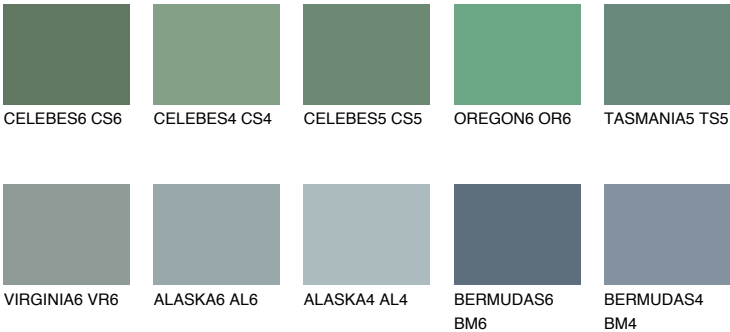

TASMANIA6 TS6

14% TSR 13%

Matching colours

COLOURS

INTENSE

For more information on plasters and paints, go to www.ceresit.it

*The presented colours refer to plasters and paints offered by Ceresit. Due to the use of digital techniques, the presented colours might not represent the original ones, thus they cannot be considered as a reliable colour presentation. We recommend checking the authentic colour samples.