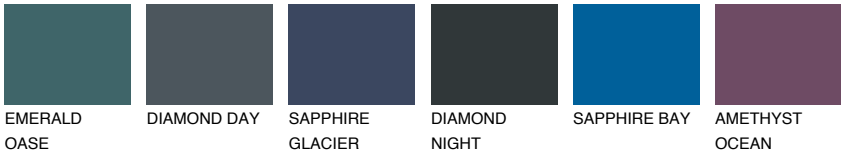

TASMANIA6 TS6

14% **TSR** 13%

Matching colours

COLOURS

INTENSE

For more information on plasters and paints, go to www.ceresit.it

*The presented colours refer to plasters and paints offered by Ceresit. Due to the use of digital techniques, the presented colours might not represent the original ones, thus they cannot be considered as a reliable colour presentation. We recommend checking the authentic colour samples.