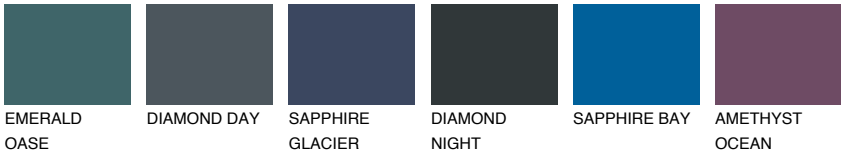

TASMANIA6 TS6

14% TSR 13%

Matching colours

COLOURS

INTENSE

For more information on plasters and paints, go to www.ceresit.it

*The presented colours refer to plasters and paints offered by Ceresit. Due to the use of digital techniques, the presented colours might not represent the original ones, thus they cannot be considered as a reliable colour presentation. We recommend checking the authentic colour samples.