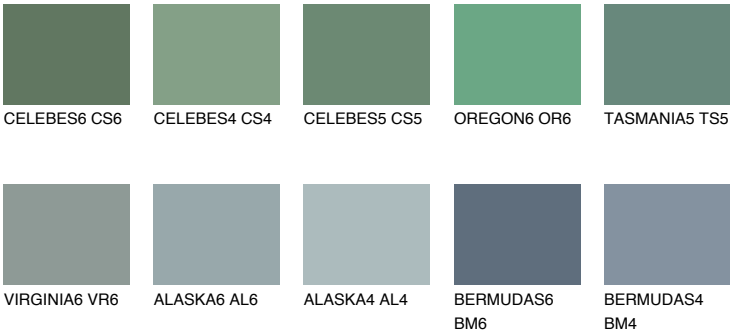

TASMANIA6 TS6

14% **TSR** 13%

Matching colours

COLOURS

INTENSE

For more information on plasters and paints, go to www.ceresit.it

*The presented colours refer to plasters and paints offered by Ceresit. Due to the use of digital techniques, the presented colours might not represent the original ones, thus they cannot be considered as a reliable colour presentation. We recommend checking the authentic colour samples.