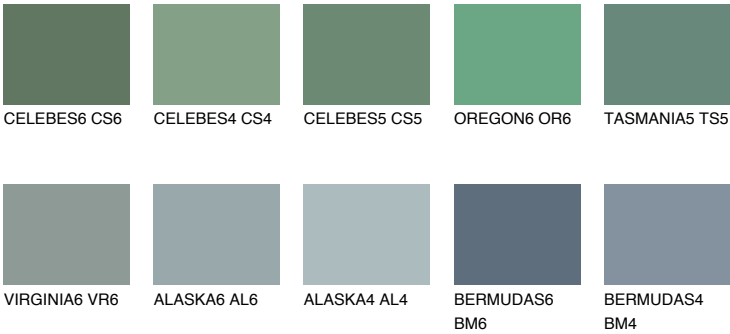

## TASMANIA6 TS6

14% TSR 13%

### Matching colours

#### COLOURS

#### INTENSE

For more information on plasters and paints, go to [www.ceresit.it](http://www.ceresit.it)

\*The presented colours refer to plasters and paints offered by Ceresit. Due to the use of digital techniques, the presented colours might not represent the original ones, thus they cannot be considered as a reliable colour presentation. We recommend checking the authentic colour samples.