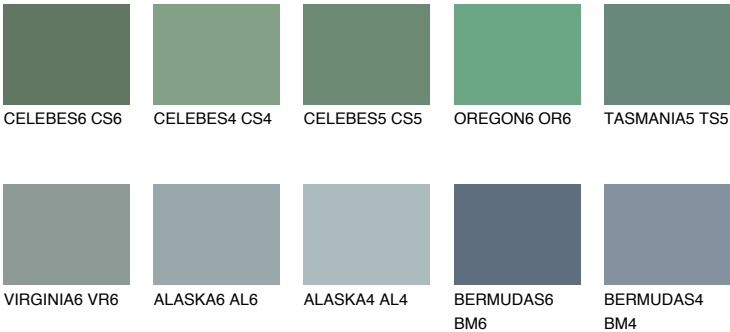

## TASMANIA6 TS6

14% TSR 13%

### Matching colours

#### COLOURS

#### INTENSE

For more information on plasters and paints, go to [www.ceresit.it](http://www.ceresit.it)

\*The presented colours refer to plasters and paints offered by Ceresit. Due to the use of digital techniques, the presented colours might not represent the original ones, thus they cannot be considered as a reliable colour presentation. We recommend checking the authentic colour samples.