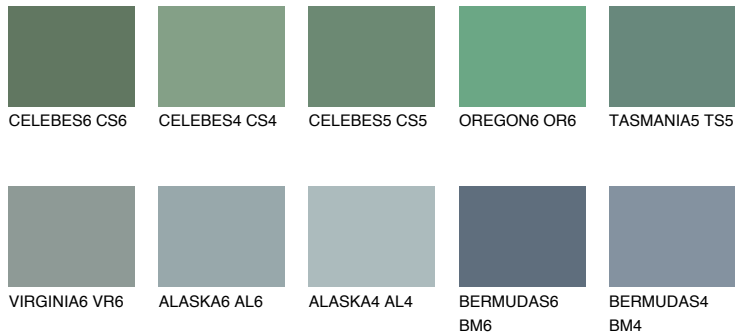

# COLOUR DETAILS

## TASMANIA6 TS6

14% TSR 13%

### Matching colours

#### COLOURS