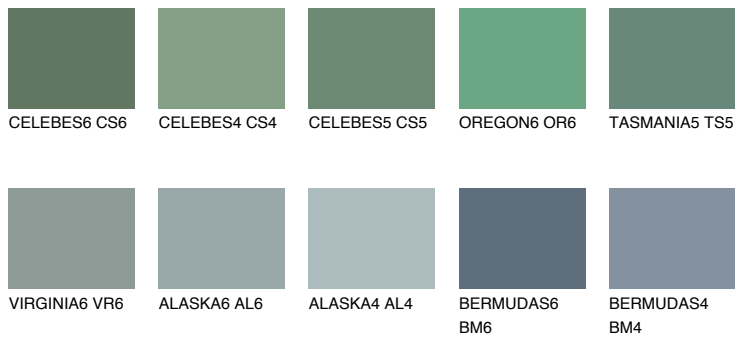

TASMANIA6 TS6

14% TSR 13%

Matching colours

COLOURS

INTENSE

For more information on plasters and paints, go to www.ceresit.it

*The presented colours refer to plasters and paints offered by Ceresit. Due to the use of digital techniques, the presented colours might not represent the original ones, thus they cannot be considered as a reliable colour presentation. We recommend checking the authentic colour samples.