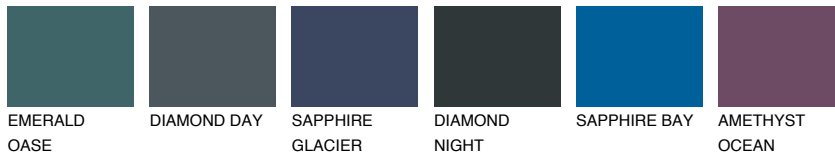

COLOUR DETAILS

TASMANIA6 TS6

14% TSR 13%

Matching colours

COLOURS

INTENSE

For more information on plasters and paints, go to www.ceresit.it

*The presented colours refer to plasters and paints offered by Ceresit. Due to the use of digital techniques, the presented colours might not represent the original ones, thus they cannot be considered as a reliable colour presentation. We recommend checking the authentic colour samples.