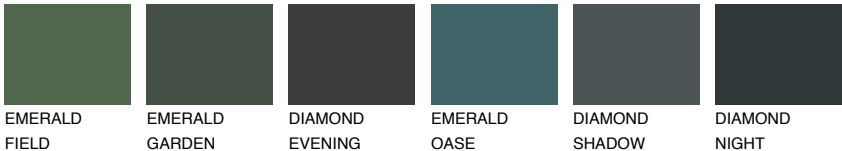

COLOUR DETAILS

PAPA1 PP1

74% **TSR** 67%

Matching colours

COLOURS

INTENSE

For more information on plasters and paints, go to www.ceresit.it

*The presented colours refer to plasters and paints offered by Ceresit. Due to the use of digital techniques, the presented colours might not represent the original ones, thus they cannot be considered as a reliable colour presentation. We recommend checking the authentic colour samples.