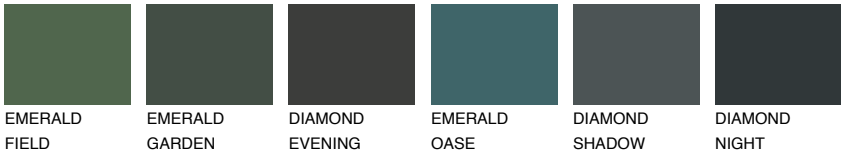

PAPA1 PP1

74% **TSR** 67%

Matching colours

COLOURS

INTENSE

For more information on plasters and paints, go to www.ceresit.it

*The presented colours refer to plasters and paints offered by Ceresit. Due to the use of digital techniques, the presented colours might not represent the original ones, thus they cannot be considered as a reliable colour presentation. We recommend checking the authentic colour samples.