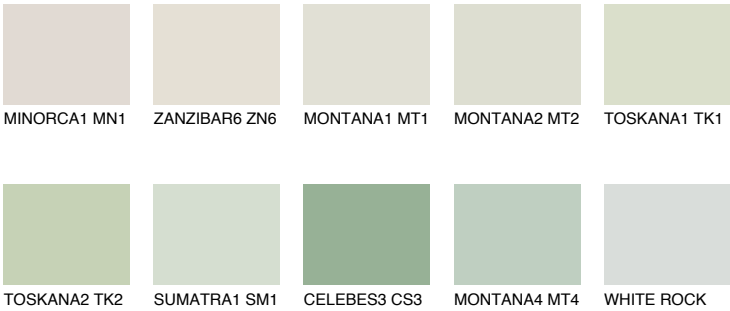

COLOUR DETAILS

PAPA1 PP1

74% **TSR** 67%

Matching colours

COLOURS

INTENSE

For more information on plasters and paints, go to www.ceresit.it

*The presented colours refer to plasters and paints offered by Ceresit. Due to the use of digital techniques, the presented colours might not represent the original ones, thus they cannot be considered as a reliable colour presentation. We recommend checking the authentic colour samples.