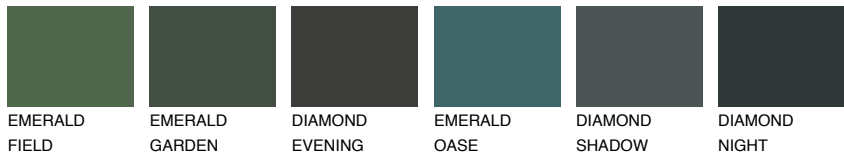

COLOUR DETAILS

PAPA1 PP1

74% **TSR** 67%

Matching colours

COLOURS

INTENSE

For more information on plasters and paints, go to www.ceresit.it

*The presented colours refer to plasters and paints offered by Ceresit. Due to the use of digital techniques, the presented colours might not represent the original ones, thus they cannot be considered as a reliable colour presentation. We recommend checking the authentic colour samples.