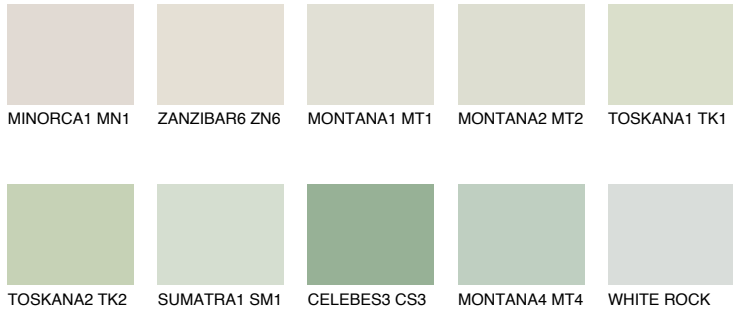

COLOUR DETAILS

PAPA1 PP1

74% **TSR** 67%

Matching colours

COLOURS

INTENSE

For more information on plasters and paints, go to www.ceresit.it

*The presented colours refer to plasters and paints offered by Ceresit. Due to the use of digital techniques, the presented colours might not represent the original ones, thus they cannot be considered as a reliable colour presentation. We recommend checking the authentic colour samples.