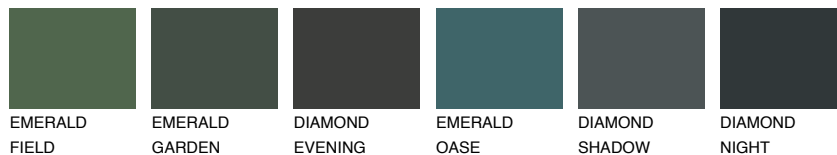

COLOUR DETAILS

PAPA1 PP1

74% **TSR** 67%

Matching colours

COLOURS

INTENSE

For more information on plasters and paints, go to
www.ceresit.it

*The presented colours refer to plasters and paints offered by Ceresit. Due to the use of digital techniques, the presented colours might not represent the original ones, thus they cannot be considered as a reliable colour presentation. We recommend checking the authentic colour samples.