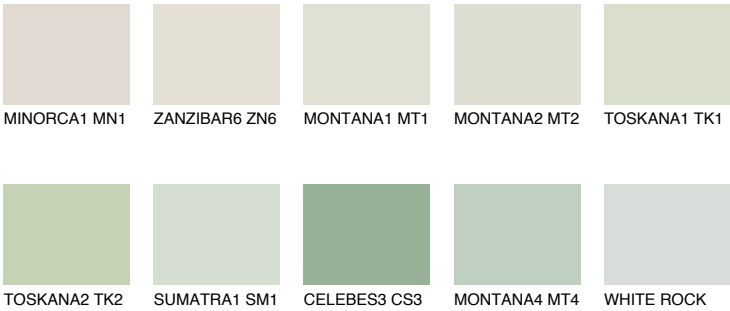

PAPA1 PP1

74% **TSR** 67%

Matching colours

COLOURS

INTENSE

For more information on plasters and paints, go to www.ceresit.it

*The presented colours refer to plasters and paints offered by Ceresit. Due to the use of digital techniques, the presented colours might not represent the original ones, thus they cannot be considered as a reliable colour presentation. We recommend checking the authentic colour samples.