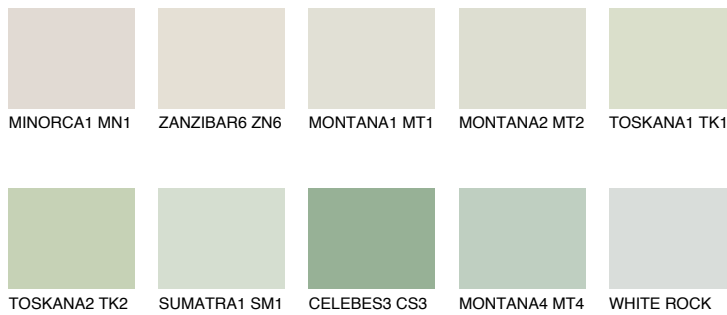

COLOUR DETAILS

PAPA1 PP1

74% **TSR** 67%

Matching colours

COLOURS

INTENSE

For more information on plasters and paints, go to www.ceresit.it

*The presented colours refer to plasters and paints offered by Ceresit. Due to the use of digital techniques, the presented colours might not represent the original ones, thus they cannot be considered as a reliable colour presentation. We recommend checking the authentic colour samples.