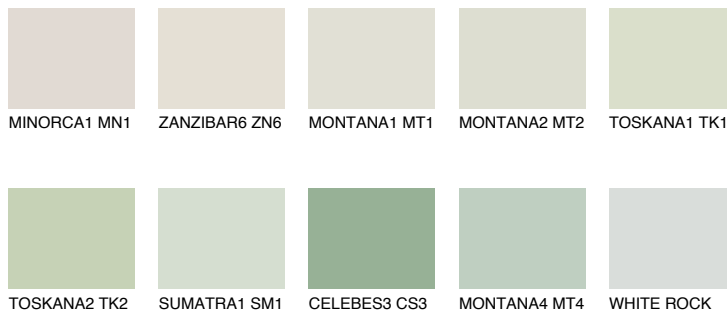

COLOUR DETAILS

PAPA1 PP1

74% **TSR** 67%

Matching colours

COLOURS

INTENSE

For more information on plasters and paints, go to
www.ceresit.it

*The presented colours refer to plasters and paints offered by Ceresit. Due to the use of digital techniques, the presented colours might not represent the original ones, thus they cannot be considered as a reliable colour presentation. We recommend checking the authentic colour samples.