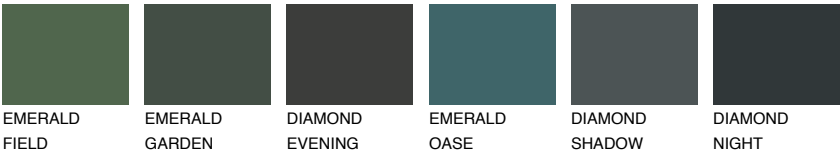

PAPA1 PP1

74% **TSR** 67%

Matching colours

COLOURS

INTENSE

For more information on plasters and paints, go to www.ceresit.it

*The presented colours refer to plasters and paints offered by Ceresit. Due to the use of digital techniques, the presented colours might not represent the original ones, thus they cannot be considered as a reliable colour presentation. We recommend checking the authentic colour samples.