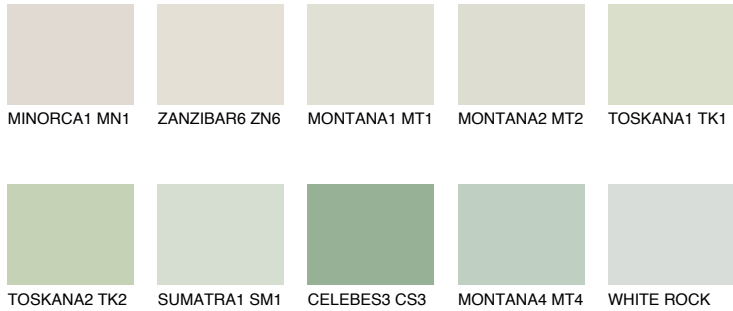

COLOUR DETAILS

PAPA1 PP1

74% TSR 67%

Matching colours

COLOURS

INTENSE

For more information on plasters and paints, go to www.ceresit.it

*The presented colours refer to plasters and paints offered by Ceresit. Due to the use of digital techniques, the presented colours might not represent the original ones, thus they cannot be considered as a reliable colour presentation. We recommend checking the authentic colour samples.