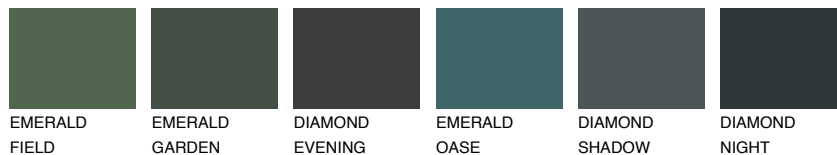

COLOUR DETAILS

PAPA1 PP1

74% **TSR** 67%

Matching colours

COLOURS

INTENSE

For more information on plasters and paints, go to www.ceresit.it

*The presented colours refer to plasters and paints offered by Ceresit. Due to the use of digital techniques, the presented colours might not represent the original ones, thus they cannot be considered as a reliable colour presentation. We recommend checking the authentic colour samples.