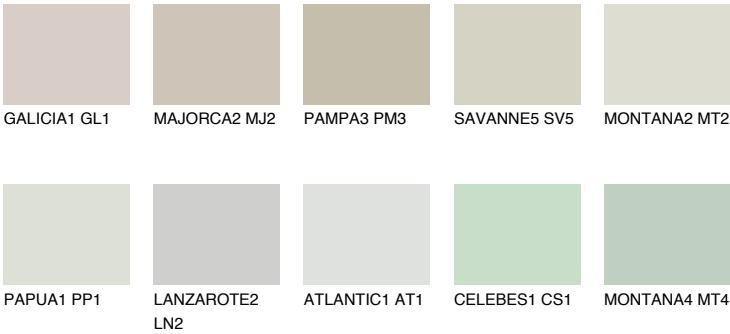

PAPUA2 PP2

63% **TSR** 61%

Matching colours

COLOURS

INTENSE

For more information on plasters and paints, go to www.ceresit.it

*The presented colours refer to plasters and paints offered by Ceresit. Due to the use of digital techniques, the presented colours might not represent the original ones, thus they cannot be considered as a reliable colour presentation. We recommend checking the authentic colour samples.