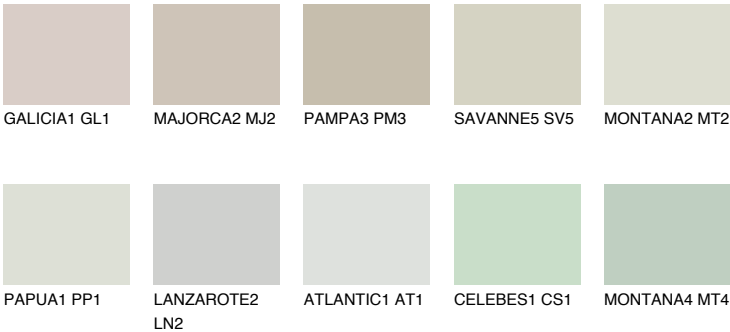

## PAPUA2 PP2

63% **TSR** 61%

### Matching colours

#### COLOURS

#### INTENSE

For more information on plasters and paints, go to [www.ceresit.it](http://www.ceresit.it)

\*The presented colours refer to plasters and paints offered by Ceresit. Due to the use of digital techniques, the presented colours might not represent the original ones, thus they cannot be considered as a reliable colour presentation. We recommend checking the authentic colour samples.