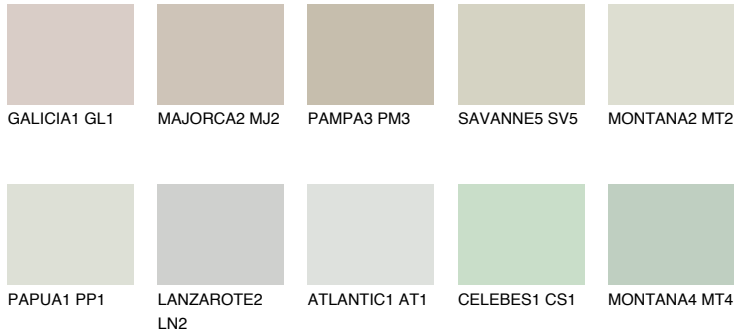

COLOUR DETAILS

PAPUA2 PP2

63% **TSR** 61%

Matching colours

COLOURS

INTENSE

For more information on plasters and paints, go to www.ceresit.it

*The presented colours refer to plasters and paints offered by Ceresit. Due to the use of digital techniques, the presented colours might not represent the original ones, thus they cannot be considered as a reliable colour presentation. We recommend checking the authentic colour samples.