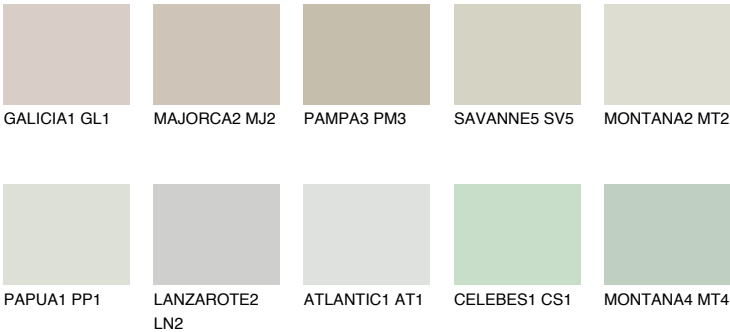

PAPUA2 PP2

63% **TSR** 61%

Matching colours

COLOURS

INTENSE

For more information on plasters and paints, go to www.ceresit.it

*The presented colours refer to plasters and paints offered by Ceresit. Due to the use of digital techniques, the presented colours might not represent the original ones, thus they cannot be considered as a reliable colour presentation. We recommend checking the authentic colour samples.