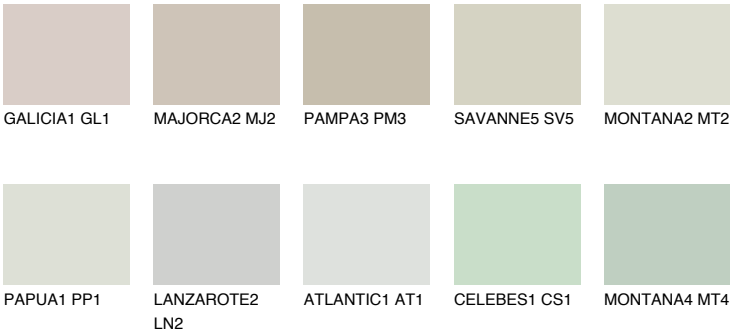

## PAPUA2 PP2

63% **TSR** 61%

### Matching colours

#### COLOURS

#### INTENSE

For more information on plasters and paints, go to [www.ceresit.it](http://www.ceresit.it)

\*The presented colours refer to plasters and paints offered by Ceresit. Due to the use of digital techniques, the presented colours might not represent the original ones, thus they cannot be considered as a reliable colour presentation. We recommend checking the authentic colour samples.